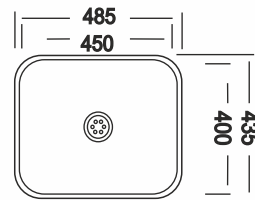

AISI 304

UNDERMOUNT SERIES