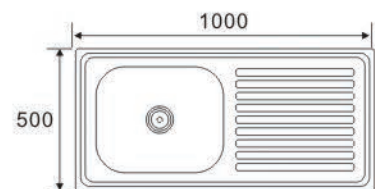

**ONE BOWL
ONE DRAIN SERIES**

LS10646A (one piece)
Size:1060X460X140mm

RFS10646B
Size:1060X460X200mm

LS10646C (one piece)
Size:1060X460X160mm

**ONE BOWL
ONE DRAIN SERIES**

JW10050A (one piece)
Size:1000X500X180mm

JW10050A1
Size:1000X500X150mm

DS10050B
Size:1000X500X180mm

LS10050C (one piece)
Size:1000X500X150mm

DS10050
Size:1000X500X150mm

**ONE BOWL
ONE DRAIN SERIES**

JW10050D
Size:1000X500X140mm

JW10050D1
Size:1000X500X140mm

JW10050E
Size:1000X500X140mm

LS10050F1
Size:1000X500X140mm

LS10050F2
Size:1000X500X140mm

**ONE BOWL
ONE DRAIN SERIES**

LS10050G (one piece)
Size:1000X500X160mm

LS10050H1
Size:1000X500X160mm

LS10050H2
Size:1000X500X160mm

LS10050I1
Size:1000X500X140mm

LS10050I2
Size:1000X500X140mm

**ONE BOWL
ONE DRAIN SERIES**

RS10050A
Size:1000X500X200mm

RS10050B
Size:1000X500X190mm

RS10050C
Size:1000X500X200mm

RS10047D
Size:1000X470X190mm

**ONE BOWL
ONE DRAIN SERIES**