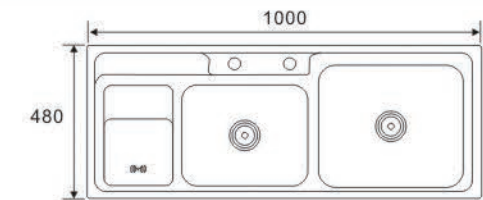

DS10550
Size:1050X500X200mm

**DOUBLE BOWL
 WITH DRAIN SERIES**

RS9546A1

Size:950X460X200mm

RS10048A1

Size:1000X480X200mm

RS10048B1

Size:1000X480X200mm

**DOUBLE BOWL
 WITH DRAIN SERIES**

RS9546A2

Size:950X460X200mm

RS10048A2

Size:1000X480X200mm

RS10048B2

Size:1000X480X200mm

**DOUBLE BOWL
WITH DRAIN SERIES**

**ONE BOWL
ONE DRAIN SERIES**

LS10646A (one piece)
Size:1060X460X140mm

RFS10646B
Size:1060X460X200mm

LS10646C (one piece)
Size:1060X460X160mm

**ONE BOWL
ONE DRAIN SERIES**

JW10050A (one piece)
Size:1000X500X180mm

JW10050A1
Size:1000X500X150mm

DS10050B
Size:1000X500X180mm

LS10050C (one piece)
Size:1000X500X150mm

DS10050
Size:1000X500X150mm

**ONE BOWL
ONE DRAIN SERIES**

JW10050D
Size:1000X500X140mm

JW10050D1
Size:1000X500X140mm