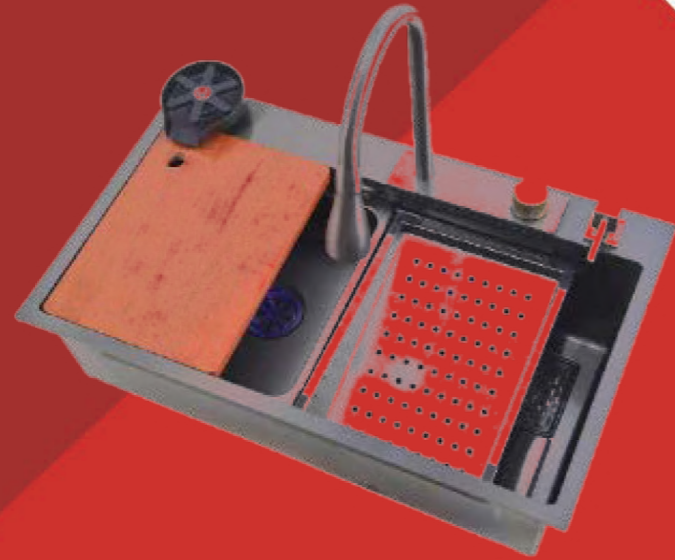

EKSER **EKOSAN**
evye
stainless steel kitchen sinks