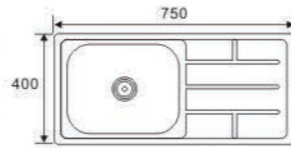

LS8050C1 (one piece)
Size:800X500X140mm

LS8050C2 (one piece)
Size:800X500X140mm

LS8050D (one piece)
Size:800X500X140mm

LS7643
Size:760X430X140mm

**ONE BOWL
ONE DRAIN SERIES**

LS7545A
Size:750X450X140mm

LS7545B
Size:750X450X140mm

LS7545C
Size:750X450X200mm

LS7545D
Size:750X450X200mm

RS7540 **NEW**
Size:750X400X140mm

LS7540A
Size:750X400X140mm

LS7540B
Size:750X400X140mm

LS7540C
Size:750X400X140mm

**ONE BOWL
ONE DRAIN SERIES**

LS7540D

Size:750X400X140mm

LS7540E

Size:750X400X140mm

LS7540F

Size:750X400X140mm

LS7540G

Size:750X400X140mm

LS7540H

Size:750X400X140mm

LS7540DT

Size:750X400X140mm

**DOUBLE BOWL
WITH DRAIN SERIES**

LS7540J

Size:750X400X140mm

RS8648A1

Size:860X480X200mm