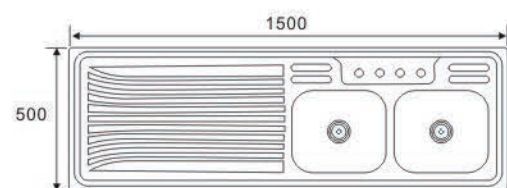

EKSER **EKOSAN**
evye
stainless steel kitchen sinks

2024 >>>
Kitchen & Bathroom
CATALOGUE

**DOUBLE BOWL
WITH DRAIN SERIES**

DD18060-A
Size:1800X600X180mm

DD18060-B
Size:1800X600X180mm

**DOUBLE BOWL
WITH DRAIN SERIES**

DD18060-C
Size:1800X600X180mm

DD18050
Size:1800X500X180mm

**DOUBLE BOWL
WITH DRAIN SERIES**

DD15050A
Size:1500X500X180mm

DD15050B
Size:1500X500X180mm

DD15050C
Size:1500X500X180mm

**DOUBLE BOWL
WITH DRAIN SERIES**

DD15050D
Size:1500X500X180mm

KS15050E
Size:1500X500X180mm

**DOUBLE BOWL
WITH DRAIN SERIES**

JW12050A (One piece)
Size:1200X500X160mm

JW12050B (One piece)
Size:1200X500X160mm

JW12050C (One piece)
Size:1200X500X160mm

JW12050L
Size:1200X500X180mm

**DOUBLE BOWL
WITH DRAIN SERIES**

JW12050D
Size:1200X500X180mm

JW12050E1
Size:1200X500X180mm

JW12050E2
Size:1200X500X180mm

**DOUBLE BOWL
WITH DRAIN SERIES**

JW12050F
Size:1200X500X180mm