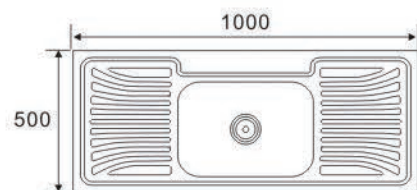

JW10050E
Size:1000X500X140mm

LS10050F1
Size:1000X500X140mm

LS10050F2
Size:1000X500X140mm

**ONE BOWL
ONE DRAIN SERIES**

LS10050G (one piece)
Size:1000X500X160mm

LS10050H1
Size:1000X500X160mm

LS10050H2
Size:1000X500X160mm

LS10050I1
Size:1000X500X140mm

LS10050I2
Size:1000X500X140mm

**ONE BOWL
ONE DRAIN SERIES**

RS10050A
Size:1000X500X200mm

RS10050B
Size:1000X500X190mm

RS10050C
Size:1000X500X200mm

RS10047D
Size:1000X470X190mm

**ONE BOWL
ONE DRAIN SERIES**

DS10050C

Size: 1000X500X190mm

SD10050E

Size: 1000X500X180mm

RS10046A

Size: 1000X460X200mm

RS10046B

Size: 1000X460X200mm

**ONE BOWL
ONE DRAIN SERIES**

JW9050A

Size: 900X500X190mm

JW9050B

Size: 900X500X190mm

LS9050A1 (one piece)

Size: 900X500X140mm

LS9050A2 (one piece)