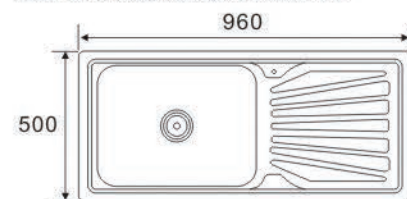

Size: 900X500X140mm

**ONE BOWL
ONE DRAIN SERIES**

LS9643A (one piece)
Size:960X430X140mm

LS9643B (one piece)
Size:960X430X140mm

LS9643C (one piece)
Size:960X430X140mm

LS9643D (one piece)
Size:960X430X140mm

**ONE BOWL
ONE DRAIN SERIES**

LS9643E
Size:960X430X140mm

LS9643F
Size:960X430X140mm

LS9643G
Size:960X430X140mm

LS9643H
Size:960X430X140mm

LS9643J
Size:960X430X140mm

**ONE BOWL
ONE DRAIN SERIES**

KS9650

Size:960X500X180mm

JW 9050A

Size:960X500X180mm

KS9050B

Size:900X500X180mm

KS8650

Size:860X500X180mm

LS9045A (one piece)

Size:900X450X140mm

**ONE BOWL
ONE DRAIN SERIES**

LS9045B (one piece)

Size:900X450X140mm

LS8643A (one piece)

Size:860X430X140mm

LS8643C (one piece)

Size:860X430X140mm