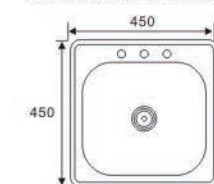

Size:470X390X170mm

GE4438

Size:440X380X170mm

GE5050

Size:500X500X170mm

**TOPMOUNT
SINGLE BOWL SERIES**

GE 5445

Size:540X450X170mm

GE 5040-1

Size:500X400X170mm

GE 5040-2

Size:500X400X170mm

GE 5037

Size:500X370X170mm

GE 4545

Size:450X450X170mm