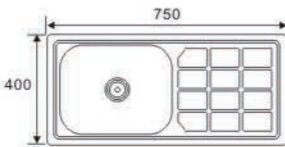

LS8050C1 (one piece)
Size:800X500X140mm

LS8050C2 (one piece)
Size:800X500X140mm

LS8050D (one piece)
Size:800X500X140mm

LS7643
Size:760X430X140mm

**ONE BOWL
ONE DRAIN SERIES**

LS7545A
Size:750X450X140mm

LS7545B
Size:750X450X140mm

LS7545C
Size:750X450X200mm

LS7545D
Size:750X450X200mm

RS7540 **NEW**
Size:750X400X140mm

LS7540A
Size:750X400X140mm

LS7540B
Size:750X400X140mm

LS7540C
Size:750X400X140mm

**ONE BOWL
ONE DRAIN SERIES**

LS7540D

Size:750X400X140mm

LS7540E

Size:750X400X140mm

LS7540F

Size:750X400X140mm

LS7540G

Size:750X400X140mm

LS7540H

Size:750X400X140mm

LS7540DT

Size:750X400X140mm

**DOUBLE BOWL
WITH DRAIN SERIES**

LS7540J

Size:750X400X140mm

RS8648A1

Size:860X480X200mm