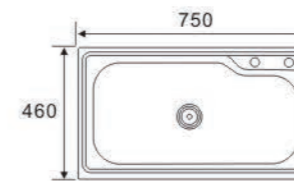

ND7750

Size:770X500X160mm

**ROUND
BOWL SERIES**

GE8648

Size:860X480X215mm

GE8048

Size:800X480X215mm

NS510

Size:510X170/180mm

NS490

Size:490X170/180mm

NS450

Size:450X170/180mm

**TOPMOUNT
SINGLE BOWL SERIES**

GE8551

Size:850X510X220mm

GE8550C

Size:850X500X220mm

GE7546

Size:750X460X220mm

GE6944

Size:690X440X220mm

**TOPMOUNT
SINGLE BOWL SERIES**

GE6248