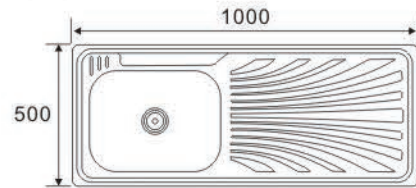

DS10550
Size:1050X500X200mm

**DOUBLE BOWL
 WITH DRAIN SERIES**

RS9546A1

Size:950X460X200mm

RS10048A1

Size:1000X480X200mm

RS10048B1

Size:1000X480X200mm

**DOUBLE BOWL
 WITH DRAIN SERIES**

RS9546A2

Size:950X460X200mm

RS10048A2

Size:1000X480X200mm

RS10048B2

Size:1000X480X200mm

**DOUBLE BOWL
WITH DRAIN SERIES**

**ONE BOWL
ONE DRAIN SERIES**

LS10646A (one piece)
Size:1060X460X140mm

RFS10646B
Size:1060X460X200mm

LS10646C (one piece)
Size:1060X460X160mm

**ONE BOWL
ONE DRAIN SERIES**

JW10050A (one piece)
Size:1000X500X180mm

JW10050A1
Size:1000X500X150mm

DS10050B
Size:1000X500X180mm

LS10050C (one piece)
Size:1000X500X150mm

DS10050
Size:1000X500X150mm

**ONE BOWL
ONE DRAIN SERIES**

JW10050D
Size:1000X500X140mm

JW10050D1
Size:1000X500X140mm