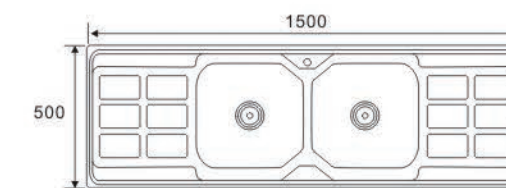

EKSER **EKOSAN**
evye
stainless steel kitchen sinks

2024 >>>
Kitchen & Bathroom
CATALOGUE

**DOUBLE BOWL
WITH DRAIN SERIES**

DD18060-A
Size:1800X600X180mm

DD18060-B
Size:1800X600X180mm

**DOUBLE BOWL
WITH DRAIN SERIES**

DD18060-C
Size:1800X600X180mm

DD18050
Size:1800X500X180mm

**DOUBLE BOWL
WITH DRAIN SERIES**

DD15050A
Size:1500X500X180mm

DD15050B
Size:1500X500X180mm

DD15050C
Size:1500X500X180mm

**DOUBLE BOWL
WITH DRAIN SERIES**

DD15050D
Size:1500X500X180mm

KS15050E
Size:1500X500X180mm

**DOUBLE BOWL
WITH DRAIN SERIES**

JW12050A (One piece)
Size:1200X500X160mm

JW12050B (One piece)
Size:1200X500X160mm

JW12050C (One piece)
Size:1200X500X160mm

JW12050L
Size:1200X500X180mm

**DOUBLE BOWL
WITH DRAIN SERIES**

JW12050D
Size:1200X500X180mm

JW12050E1
Size:1200X500X180mm

JW12050E2
Size:1200X500X180mm

**DOUBLE BOWL
WITH DRAIN SERIES**

JW12050F
Size:1200X500X180mm