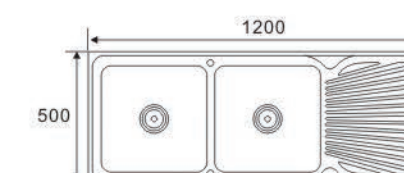

DS12050G
Size:1200X500X180mm

JW12050H
Size:1200X500X180mm

DS12050I
Size:1200X500X180mm

**DOUBLE BOWL
WITH DRAIN SERIES**

JW12050J
Size:1200X500X180mm

JW12050K
Size:1200X500X180mm

JW12050M
Size:1200X500X180mm

JW12050N
Size:1200X500X180mm

JW12050P
Size:1200X500X180mm

**DOUBLE BOWL
WITH DRAIN SERIES**

RS12050A
Size:1200X500X200mm

RS12050B
Size:1200X500X200mm

RS12050C
Size:1200X500X200mm

**DOUBLE BOWL
WITH DRAIN SERIES**

RS12050D
Size:1200X500X200mm

RS12050E
Size:1200X500X200mm

RS12050F
Size:1200X500X200mm

RS12050G
Size:1200X500X200mm

**DOUBLE BOWL
WITH DRAIN SERIES**

KH12050A
Size: 1200X500X180mm

KH12050B
Size: 1200X500X180mm

KH12050C
Size: 1200X500X180mm

KH12050D
Size: 1200X500X180mm

**DOUBLE BOWL
WITH DRAIN SERIES**

DS12046A
Size: 1200X460X180mm

RS12046B
Size: 1200X460X180mm

RS12060A
Size: 1200X600X180mm

DS12060B
Size: 1200X600X180mm