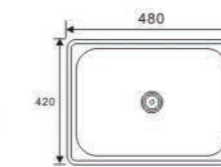

RE4842

Size:480X420X170mm