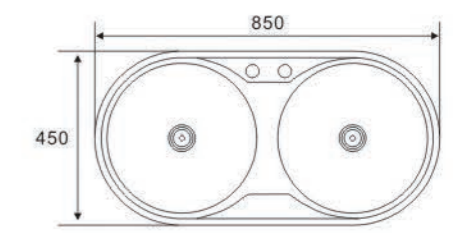

DE7848
Size:780X480X200mm

DE 8046
Size:800X460X180mm

**DOUBLE BOWL
WITH DRAIN SERIES**

DE10548A

Size:1050X480X200mm

DE10548B

Size:1050X480X200mm

KE8350

Size:830X500X200mm

KE8050

Size:800X500X200mm

**ONE BOWL
ONE DRAIN SERIES**

LS8060 (one piece)

Size:800X600X150mm

LD6060 (one piece)

Size:600X600X150mm

LS6050 (one piece)

Size:600X500X150mm

**ROUND
BOWL SERIES**

**ROUND
BOWL SERIES**

ND8545A

Size:850X450X200mm

ND8545B

Size:850X450X200mm

ND7750

Size:770X500X160mm

**ROUND
BOWL SERIES**

GE8648

Size:860X480X215mm

GE8048

Size:800X480X215mm

NS510