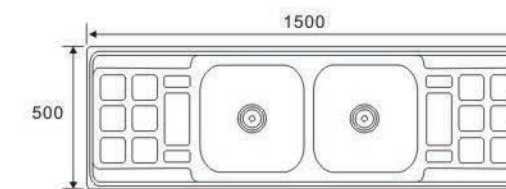

EKSER **EKOSAN**
evye
stainless steel kitchen sinks

2024 >>>
Kitchen & Bathroom
CATALOGUE

**DOUBLE BOWL
WITH DRAIN SERIES**

DD18060-A
Size:1800X600X180mm

DD18060-B
Size:1800X600X180mm

**DOUBLE BOWL
WITH DRAIN SERIES**

DD18060-C
Size:1800X600X180mm

DD18050
Size:1800X500X180mm

**DOUBLE BOWL
WITH DRAIN SERIES**

DD15050A
Size:1500X500X180mm

DD15050B
Size:1500X500X180mm

DD15050C
Size:1500X500X180mm

**DOUBLE BOWL
WITH DRAIN SERIES**

DD15050D
Size:1500X500X180mm

KS15050E
Size:1500X500X180mm

**DOUBLE BOWL
WITH DRAIN SERIES**

JW12050A (One piece)
Size:1200X500X160mm

JW12050B (One piece)
Size:1200X500X160mm

JW12050C (One piece)
Size:1200X500X160mm

JW12050L
Size:1200X500X180mm

**DOUBLE BOWL
WITH DRAIN SERIES**

JW12050D
Size:1200X500X180mm

JW12050E1
Size:1200X500X180mm

JW12050E2
Size:1200X500X180mm

**DOUBLE BOWL
WITH DRAIN SERIES**

JW12050F
Size:1200X500X180mm