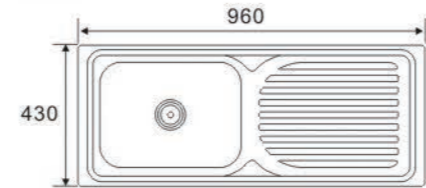

**ONE BOWL
ONE DRAIN SERIES**

JW9050A

Size: 900X500X190mm

JW9050B

Size: 900X500X190mm

LS9050A1 (one piece)

Size: 900X500X140mm

LS9050A2 (one piece)

Size: 900X500X140mm

**ONE BOWL
ONE DRAIN SERIES**

LS9643A (one piece)
Size:960X430X140mm

LS9643B (one piece)
Size:960X430X140mm

LS9643C (one piece)
Size:960X430X140mm

LS9643D (one piece)
Size:960X430X140mm

**ONE BOWL
ONE DRAIN SERIES**

LS9643E
Size:960X430X140mm

LS9643F
Size:960X430X140mm

LS9643G
Size:960X430X140mm

LS9643H
Size:960X430X140mm

LS9643J
Size:960X430X140mm

**ONE BOWL
ONE DRAIN SERIES**

KS9650