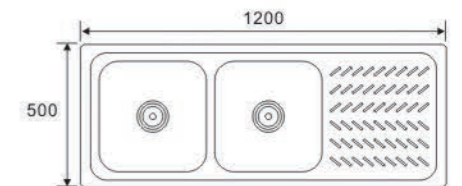

DD15050D
Size:1500X500X180mm

KS15050E
Size:1500X500X180mm

**DOUBLE BOWL
WITH DRAIN SERIES**

JW12050A (One piece)
Size:1200X500X160mm

JW12050B (One piece)
Size:1200X500X160mm

JW12050C (One piece)
Size:1200X500X160mm

JW12050L
Size:1200X500X180mm

**DOUBLE BOWL
WITH DRAIN SERIES**

JW12050D
Size:1200X500X180mm

JW12050E1
Size:1200X500X180mm

JW12050E2
Size:1200X500X180mm

**DOUBLE BOWL
WITH DRAIN SERIES**

JW12050F
Size:1200X500X180mm

DS12050G
Size:1200X500X180mm

JW12050H
Size:1200X500X180mm

DS12050I
Size:1200X500X180mm

**DOUBLE BOWL
WITH DRAIN SERIES**

JW12050J
Size:1200X500X180mm

JW12050K
Size:1200X500X180mm

JW12050M
Size:1200X500X180mm

JW12050N
Size:1200X500X180mm

JW12050P
Size:1200X500X180mm

**DOUBLE BOWL
WITH DRAIN SERIES**

RS12050A
Size:1200X500X200mm

RS12050B
Size:1200X500X200mm

RS12050C
Size:1200X500X200mm

**DOUBLE BOWL
WITH DRAIN SERIES**