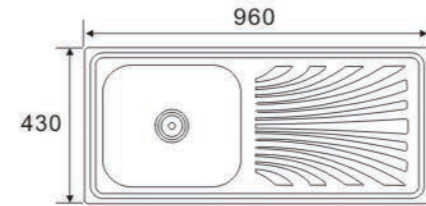

LS10050I1
Size:1000X500X140mm

LS10050I2
Size:1000X500X140mm

**ONE BOWL
ONE DRAIN SERIES**

RS10050A
Size:1000X500X200mm

RS10050B
Size:1000X500X190mm

RS10050C
Size:1000X500X200mm

RS10047D
Size:1000X470X190mm

**ONE BOWL
ONE DRAIN SERIES**

DS10050C

Size: 1000X500X190mm

SD10050E

Size: 1000X500X180mm

RS10046A

Size: 1000X460X200mm

RS10046B

Size: 1000X460X200mm

**ONE BOWL
ONE DRAIN SERIES**

JW9050A

Size: 900X500X190mm

JW9050B

Size: 900X500X190mm

LS9050A1 (one piece)

Size: 900X500X140mm

LS9050A2 (one piece)

Size: 900X500X140mm

**ONE BOWL
ONE DRAIN SERIES**

LS9643A (one piece)
Size:960X430X140mm

LS9643B (one piece)
Size:960X430X140mm

LS9643C (one piece)
Size:960X430X140mm

LS9643D (one piece)
Size:960X430X140mm