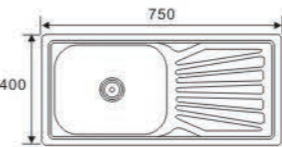

LS8050C1 (one piece)
Size:800X500X140mm

LS8050C2 (one piece)
Size:800X500X140mm

LS8050D (one piece)
Size:800X500X140mm

LS7643
Size:760X430X140mm

**ONE BOWL
ONE DRAIN SERIES**

LS7545A
Size:750X450X140mm

LS7545B
Size:750X450X140mm

LS7545C
Size:750X450X200mm

LS7545D
Size:750X450X200mm

RS7540 **NEW**
Size:750X400X140mm

LS7540A
Size:750X400X140mm

LS7540B
Size:750X400X140mm

LS7540C
Size:750X400X140mm

**ONE BOWL
ONE DRAIN SERIES**

LS7540D

Size:750X400X140mm

LS7540E

Size:750X400X140mm

LS7540F

Size:750X400X140mm

LS7540G

Size:750X400X140mm

LS7540H

Size:750X400X140mm

LS7540DT

Size:750X400X140mm

**DOUBLE BOWL
WITH DRAIN SERIES**

LS7540J

Size:750X400X140mm

RS8648A1

Size:860X480X200mm