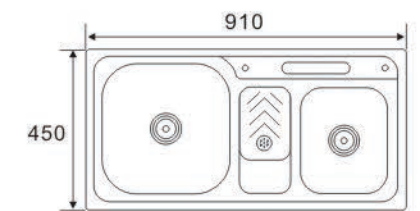

Size:900X450X140mm

**ONE BOWL
ONE DRAIN SERIES**

LS9045B (one piece)

Size:900X450X140mm

LS8643A (one piece)

Size:860X430X140mm

LS8643C (one piece)

Size:860X430X140mm

LS8643D (one piece)

Size:860X430X180mm

**ONE BOWL
ONE DRAIN SERIES**

RS9643

Size:960X430X140mm

LS8643E (one piece)

Size:860X430X180mm

LS8643F (one piece)

Size:860X430X180mm

RS8346 (Square bowl)

Size:830X430X180mm

**ONE BOWL
ONE DRAIN SERIES**

DE 9145

Size:910X450X200mm

DE 8547

Size:850X470X200mm

DE 8046

Size:800X460X200mm

**ONE BOWL
ONE DRAIN SERIES**

RFS8850
Size:880X500X200mm

RF 8647C
Size:860X470X200mm

FS8650A
Size:860X500X190mm

RFS8650B
Size:860X500X190mm

DS 8648
Size:860X480X180mm