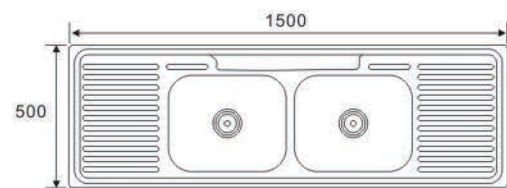

EKSER **EKOSAN**
evye
stainless steel kitchen sinks

2024 >>>
Kitchen & Bathroom
CATALOGUE

**DOUBLE BOWL
WITH DRAIN SERIES**

DD18060-A
Size:1800X600X180mm

DD18060-B
Size:1800X600X180mm

**DOUBLE BOWL
WITH DRAIN SERIES**

DD18060-C
Size:1800X600X180mm

DD18050
Size:1800X500X180mm

**DOUBLE BOWL
WITH DRAIN SERIES**

DD15050A
Size:1500X500X180mm

DD15050B
Size:1500X500X180mm

DD15050C
Size:1500X500X180mm

**DOUBLE BOWL
WITH DRAIN SERIES**

DD15050D
Size:1500X500X180mm

KS15050E
Size:1500X500X180mm

**DOUBLE BOWL
WITH DRAIN SERIES**

JW12050A (One piece)
Size:1200X500X160mm

JW12050B (One piece)
Size:1200X500X160mm

JW12050C (One piece)
Size:1200X500X160mm

JW12050L
Size:1200X500X180mm

**DOUBLE BOWL
WITH DRAIN SERIES**

JW12050D
Size:1200X500X180mm

JW12050E1
Size:1200X500X180mm

JW12050E2
Size:1200X500X180mm

**DOUBLE BOWL
WITH DRAIN SERIES**

JW12050F
Size:1200X500X180mm