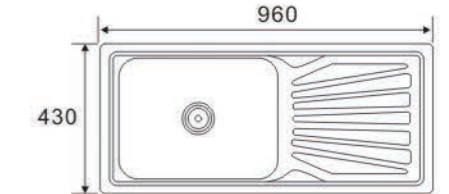

Size: 900X500X140mm

**ONE BOWL
ONE DRAIN SERIES**

LS9643A (one piece)
Size:960X430X140mm

LS9643B (one piece)
Size:960X430X140mm

LS9643C (one piece)
Size:960X430X140mm

LS9643D (one piece)
Size:960X430X140mm

**ONE BOWL
ONE DRAIN SERIES**

LS9643E
Size:960X430X140mm

LS9643F
Size:960X430X140mm

LS9643G
Size:960X430X140mm

LS9643H
Size:960X430X140mm

LS9643J
Size:960X430X140mm

**ONE BOWL
ONE DRAIN SERIES**

KS9650

Size:960X500X180mm

JW 9050A

Size:960X500X180mm

KS9050B

Size:900X500X180mm

KS8650

Size:860X500X180mm

LS9045A (one piece)

Size:900X450X140mm

**ONE BOWL
ONE DRAIN SERIES**

LS9045B (one piece)

Size:900X450X140mm

LS8643A (one piece)

Size:860X430X140mm

LS8643C (one piece)

Size:860X430X140mm