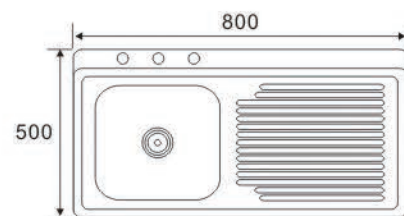

DE 8046

Size:800X460X200mm

**ONE BOWL
ONE DRAIN SERIES**

RFS8850
Size:880X500X200mm

RF 8647C
Size:860X470X200mm

FS8650A
Size:860X500X190mm

RFS8650B
Size:860X500X190mm

DS 8648
Size:860X480X180mm

**ONE BOWL
ONE DRAIN SERIES**

LS8456A (one piece)
Size:840X560X150mm

LS8456B (one piece)
Size:840X560X150mm

LS8050A (one piece)
Size:800X500X150mm

LS8050B (one piece)
Size:800X500X150mm

**ONE BOWL
ONE DRAIN SERIES**

LS8050C1 (one piece)
Size:800X500X140mm

LS8050C2 (one piece)
Size:800X500X140mm

LS8050D (one piece)
Size:800X500X140mm

LS7643
Size:760X430X140mm

**ONE BOWL
ONE DRAIN SERIES**

LS7545A
Size:750X450X140mm

LS7545B
Size:750X450X140mm

LS7545C
Size:750X450X200mm

LS7545D
Size:750X450X200mm

RS7540 **NEW**
Size:750X400X140mm

LS7540A
Size:750X400X140mm

LS7540B
Size:750X400X140mm

LS7540C
Size:750X400X140mm

**ONE BOWL
ONE DRAIN SERIES**

LS7540D