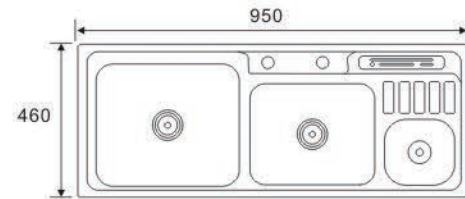

**DOUBLE BOWL
WITH DRAIN SERIES**

DS11650A
Size:1160X500X200mm

RS11648A
Size:1160X480X200mm

RS11648B
Size:1160X480X200mm

RS10848
Size:1080X480X200mm

**DOUBLE BOWL
WITH DRAIN SERIES**

JW11048
Size:1100X480X180mm

DS10550
Size:1050X500X200mm

**DOUBLE BOWL
 WITH DRAIN SERIES**

RS9546A1

Size:950X460X200mm

RS10048A1

Size:1000X480X200mm

RS10048B1

Size:1000X480X200mm

**DOUBLE BOWL
 WITH DRAIN SERIES**

RS9546A2

Size:950X460X200mm

RS10048A2

Size:1000X480X200mm

RS10048B2

Size:1000X480X200mm

**DOUBLE BOWL
WITH DRAIN SERIES**