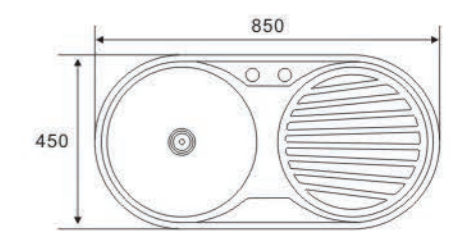

DE7848
Size:780X480X200mm

DE 8046
Size:800X460X180mm

**DOUBLE BOWL
WITH DRAIN SERIES**

DE10548A

Size:1050X480X200mm

DE10548B

Size:1050X480X200mm

KE8350

Size:830X500X200mm

KE8050

Size:800X500X200mm

**ONE BOWL
ONE DRAIN SERIES**

LS8060 (one piece)

Size:800X600X150mm

LD6060 (one piece)

Size:600X600X150mm

LS6050 (one piece)

Size:600X500X150mm

**ROUND
BOWL SERIES**

**ROUND
BOWL SERIES**

ND8545A

Size:850X450X200mm

ND8545B

Size:850X450X200mm

ND7750

Size:770X500X160mm

**ROUND
BOWL SERIES**

GE8648

Size:860X480X215mm

GE8048

Size:800X480X215mm

NS510