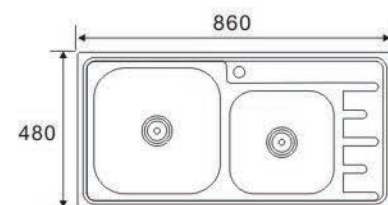

Size:750X400X140mm

LS7540DT

Size:750X400X140mm

**DOUBLE BOWL
WITH DRAIN SERIES**

LS7540J

Size:750X400X140mm

RS8648A1

Size:860X480X200mm

DS8648B1

Size:860X480X200mm

DS8046A1

Size:800X460X200mm

**DOUBLE BOWL
WITH DRAIN SERIES**

RS8648A2
Size:860X480X200mm

DS8648B2
Size:860X480X200mm

DS8046A2
Size:800X460X200mm

**DOUBLE BOWL
WITH DRAIN SERIES**

RDE8645A
Size:860X450X200mm

KD8645B
Size:860X450X200mm

RDE8347
Size:830X470X200mm

RDE8243
Size:820X430X200mm

RDE7941
Size:790X410X200mm

**DOUBLE BOWL
WITH DRAIN SERIES**

DE9550A
Size:950X500X200mm

DE9550B
Size:950X500X200mm

DE8456C
Size:840X560X200mm

DS8053
Size:800X530X200mm

**DOUBLE BOWL
WITH DRAIN SERIES**

JW8550A (one piece)
Size:850X500X180mm

RDE8550B
Size:850X500X200mm

DE8251
Size:820X510X200mm