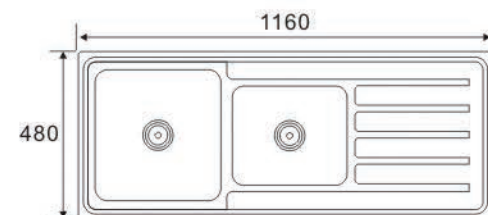

**DOUBLE BOWL
WITH DRAIN SERIES**

RDS11650A
Size:1160X500X200mm

RS11650B
Size:1160X500X200mm

RS11650C
Size:1160X500X200mm

**DOUBLE BOWL
WITH DRAIN SERIES**

RS11650D
Size:1160X500X200mm

KS11650A
Size:1160X500X200mm

**DOUBLE BOWL
WITH DRAIN SERIES**

DS11650A
Size:1160X500X200mm

RS11648A
Size:1160X480X200mm

RS11648B
Size:1160X480X200mm

RS10848
Size:1080X480X200mm

**DOUBLE BOWL
WITH DRAIN SERIES**

JW11048
Size:1100X480X180mm

DS10550
Size:1050X500X200mm

**DOUBLE BOWL
 WITH DRAIN SERIES**

RS9546A1

Size:950X460X200mm

RS10048A1

Size:1000X480X200mm

RS10048B1

Size:1000X480X200mm

**DOUBLE BOWL
 WITH DRAIN SERIES**

RS9546A2

Size:950X460X200mm

RS10048A2

Size:1000X480X200mm

RS10048B2

Size:1000X480X200mm

**DOUBLE BOWL
WITH DRAIN SERIES**