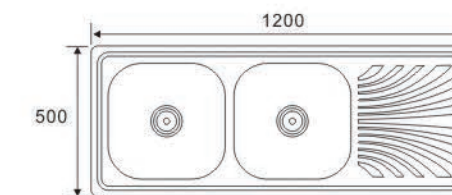

EKSER **EKOSAN**
evye
stainless steel kitchen sinks

2024 >>>
Kitchen & Bathroom
CATALOGUE

**DOUBLE BOWL
WITH DRAIN SERIES**

DD18060-A
Size:1800X600X180mm

DD18060-B
Size:1800X600X180mm

**DOUBLE BOWL
WITH DRAIN SERIES**

DD18060-C
Size:1800X600X180mm

DD18050
Size:1800X500X180mm

**DOUBLE BOWL
WITH DRAIN SERIES**

DD15050A
Size:1500X500X180mm

DD15050B
Size:1500X500X180mm

DD15050C
Size:1500X500X180mm

**DOUBLE BOWL
WITH DRAIN SERIES**

DD15050D
Size:1500X500X180mm

KS15050E
Size:1500X500X180mm

**DOUBLE BOWL
WITH DRAIN SERIES**

JW12050A (One piece)
Size:1200X500X160mm

JW12050B (One piece)
Size:1200X500X160mm

JW12050C (One piece)
Size:1200X500X160mm

JW12050L
Size:1200X500X180mm

**DOUBLE BOWL
WITH DRAIN SERIES**

JW12050D
Size:1200X500X180mm

JW12050E1
Size:1200X500X180mm

JW12050E2
Size:1200X500X180mm

**DOUBLE BOWL
WITH DRAIN SERIES**

JW12050F
Size:1200X500X180mm