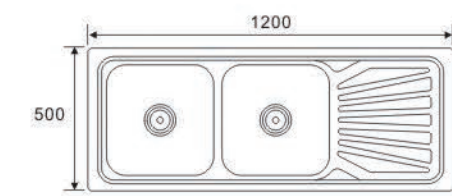

EKSER **EKOSAN**
evye
stainless steel kitchen sinks

2024 >>>
Kitchen & Bathroom
CATALOGUE

**DOUBLE BOWL
WITH DRAIN SERIES**

DD18060-A
Size:1800X600X180mm

DD18060-B
Size:1800X600X180mm

**DOUBLE BOWL
WITH DRAIN SERIES**

DD18060-C
Size:1800X600X180mm

DD18050
Size:1800X500X180mm

**DOUBLE BOWL
WITH DRAIN SERIES**

DD15050A
Size:1500X500X180mm

DD15050B
Size:1500X500X180mm

DD15050C
Size:1500X500X180mm

**DOUBLE BOWL
WITH DRAIN SERIES**

DD15050D
Size:1500X500X180mm

KS15050E
Size:1500X500X180mm

**DOUBLE BOWL
WITH DRAIN SERIES**

JW12050A (One piece)
Size:1200X500X160mm

JW12050B (One piece)
Size:1200X500X160mm

JW12050C (One piece)
Size:1200X500X160mm

JW12050L
Size:1200X500X180mm

**DOUBLE BOWL
WITH DRAIN SERIES**

JW12050D
Size:1200X500X180mm

JW12050E1
Size:1200X500X180mm

JW12050E2
Size:1200X500X180mm

**DOUBLE BOWL
WITH DRAIN SERIES**

JW12050F
Size:1200X500X180mm