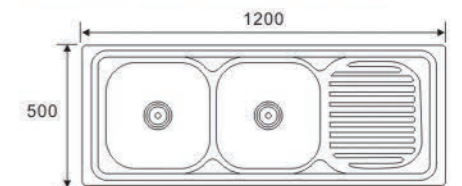

DD15050D
Size:1500X500X180mm

KS15050E
Size:1500X500X180mm

**DOUBLE BOWL
WITH DRAIN SERIES**

JW12050A (One piece)
Size:1200X500X160mm

JW12050B (One piece)
Size:1200X500X160mm

JW12050C (One piece)
Size:1200X500X160mm

JW12050L
Size:1200X500X180mm

**DOUBLE BOWL
WITH DRAIN SERIES**

JW12050D
Size:1200X500X180mm

JW12050E1
Size:1200X500X180mm

JW12050E2
Size:1200X500X180mm

**DOUBLE BOWL
WITH DRAIN SERIES**

JW12050F
Size:1200X500X180mm

DS12050G
Size:1200X500X180mm

JW12050H
Size:1200X500X180mm

DS12050I
Size:1200X500X180mm

**DOUBLE BOWL
WITH DRAIN SERIES**

JW12050J
Size:1200X500X180mm

JW12050K
Size:1200X500X180mm

JW12050M
Size:1200X500X180mm

JW12050N
Size:1200X500X180mm

JW12050P
Size:1200X500X180mm

**DOUBLE BOWL
WITH DRAIN SERIES**

RS12050A
Size:1200X500X200mm

RS12050B
Size:1200X500X200mm

RS12050C
Size:1200X500X200mm

**DOUBLE BOWL
WITH DRAIN SERIES**