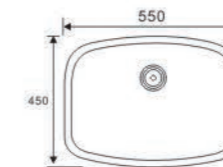

Size:620X480X200mm

GE6145

Size:610X450X180mm

GE6042

Size:600X420X170mm

GE5243

Size:520X430X200mm

**TOPMOUNT
SINGLE BOWL SERIES**

RE6045A

Size:600X450X200mm

GE6045B

Size:600X450X180mm

RE5545

Size:550X450X180mm

GE5041

Size:500X410X180mm

RE4842

Size:480X420X170mm

RE4641

Size:460X410X200mm

**TOPMOUNT
SINGLE BOWL SERIES**

GE4743

Size:470X430X170mm

GE4739

Size:470X390X170mm

GE4438

Size:440X380X170mm

GE5050

Size:500X500X170mm

**TOPMOUNT
SINGLE BOWL SERIES**

GE 5445

Size:540X450X170mm