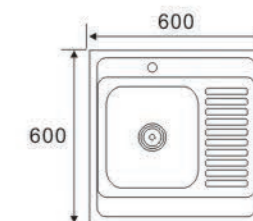

DE9550B
Size:950X500X200mm

DE8456C
Size:840X560X200mm

DS8053
Size:800X530X200mm

**DOUBLE BOWL
WITH DRAIN SERIES**

JW8550A (one piece)
Size:850X500X180mm

RDE8550B
Size:850X500X200mm

DE8251
Size:820X510X200mm

DE7848
Size:780X480X200mm

DE 8046
Size:800X460X180mm

**DOUBLE BOWL
WITH DRAIN SERIES**

DE10548A

Size:1050X480X200mm

DE10548B

Size:1050X480X200mm

KE8350

Size:830X500X200mm

KE8050

Size:800X500X200mm

**ONE BOWL
ONE DRAIN SERIES**

LS8060 (one piece)

Size:800X600X150mm

LD6060 (one piece)

Size:600X600X150mm

LS6050 (one piece)

Size:600X500X150mm

**ROUND
BOWL SERIES**

**ROUND
BOWL SERIES**

ND8545A

Size:850X450X200mm

ND8545B

Size:850X450X200mm