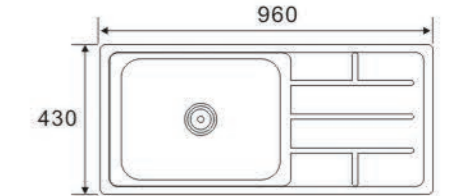

**ONE BOWL
ONE DRAIN SERIES**

JW9050A

Size: 900X500X190mm

JW9050B

Size: 900X500X190mm

LS9050A1 (one piece)

Size: 900X500X140mm

LS9050A2 (one piece)

Size: 900X500X140mm

**ONE BOWL
ONE DRAIN SERIES**

LS9643A (one piece)
Size:960X430X140mm

LS9643B (one piece)
Size:960X430X140mm

LS9643C (one piece)
Size:960X430X140mm

LS9643D (one piece)
Size:960X430X140mm

**ONE BOWL
ONE DRAIN SERIES**

LS9643E
Size:960X430X140mm

LS9643F
Size:960X430X140mm

LS9643G
Size:960X430X140mm

LS9643H
Size:960X430X140mm

LS9643J
Size:960X430X140mm

**ONE BOWL
ONE DRAIN SERIES**

KS9650