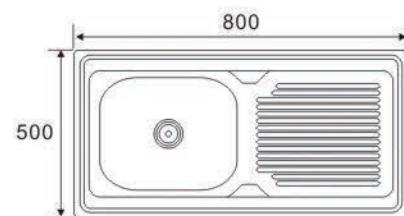

DE 8046

Size:800X460X200mm

**ONE BOWL
ONE DRAIN SERIES**

RFS8850
Size:880X500X200mm

RF 8647C
Size:860X470X200mm

FS8650A
Size:860X500X190mm

RFS8650B
Size:860X500X190mm

DS 8648
Size:860X480X180mm

**ONE BOWL
ONE DRAIN SERIES**

LS8456A (one piece)
Size:840X560X150mm

LS8456B (one piece)
Size:840X560X150mm

LS8050A (one piece)
Size:800X500X150mm

LS8050B (one piece)
Size:800X500X150mm

**ONE BOWL
ONE DRAIN SERIES**

LS8050C1 (one piece)
Size:800X500X140mm

LS8050C2 (one piece)
Size:800X500X140mm

LS8050D (one piece)
Size:800X500X140mm

LS7643
Size:760X430X140mm

**ONE BOWL
ONE DRAIN SERIES**

LS7545A
Size:750X450X140mm

LS7545B
Size:750X450X140mm

LS7545C
Size:750X450X200mm

LS7545D
Size:750X450X200mm

RS7540 **NEW**
Size:750X400X140mm

LS7540A
Size:750X400X140mm

LS7540B
Size:750X400X140mm

LS7540C
Size:750X400X140mm

**ONE BOWL
ONE DRAIN SERIES**

LS7540D