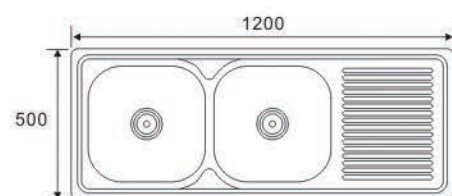

EKSER **EKOSAN**
evye
stainless steel kitchen sinks

2024 >>>
Kitchen & Bathroom
CATALOGUE

**DOUBLE BOWL
WITH DRAIN SERIES**

DD18060-A
Size:1800X600X180mm

DD18060-B
Size:1800X600X180mm

**DOUBLE BOWL
WITH DRAIN SERIES**

DD18060-C
Size:1800X600X180mm

DD18050
Size:1800X500X180mm

**DOUBLE BOWL
WITH DRAIN SERIES**

DD15050A
Size:1500X500X180mm

DD15050B
Size:1500X500X180mm

DD15050C
Size:1500X500X180mm

**DOUBLE BOWL
WITH DRAIN SERIES**

DD15050D
Size:1500X500X180mm

KS15050E
Size:1500X500X180mm

**DOUBLE BOWL
WITH DRAIN SERIES**

JW12050A (One piece)
Size:1200X500X160mm

JW12050B (One piece)
Size:1200X500X160mm

JW12050C (One piece)
Size:1200X500X160mm

JW12050L
Size:1200X500X180mm

**DOUBLE BOWL
WITH DRAIN SERIES**

JW12050D
Size:1200X500X180mm

JW12050E1
Size:1200X500X180mm

JW12050E2
Size:1200X500X180mm

**DOUBLE BOWL
WITH DRAIN SERIES**

JW12050F
Size:1200X500X180mm