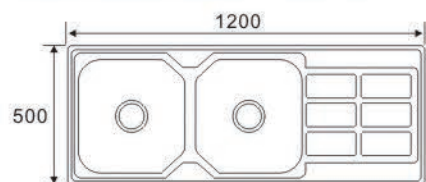

JW12050N
Size:1200X500X180mm

JW12050P
Size:1200X500X180mm

**DOUBLE BOWL
WITH DRAIN SERIES**

RS12050A
Size:1200X500X200mm

RS12050B
Size:1200X500X200mm

RS12050C
Size:1200X500X200mm

**DOUBLE BOWL
WITH DRAIN SERIES**

RS12050D
Size:1200X500X200mm

RS12050E
Size:1200X500X200mm

RS12050F
Size:1200X500X200mm

RS12050G
Size:1200X500X200mm

**DOUBLE BOWL
WITH DRAIN SERIES**

KH12050A
Size: 1200X500X180mm

KH12050B
Size: 1200X500X180mm

KH12050C
Size: 1200X500X180mm

KH12050D
Size: 1200X500X180mm

**DOUBLE BOWL
WITH DRAIN SERIES**

DS12046A
Size: 1200X460X180mm

RS12046B
Size: 1200X460X180mm

RS12060A
Size: 1200X600X180mm

DS12060B
Size: 1200X600X180mm