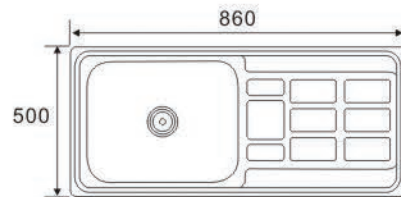

Size:860X430X180mm

RS8346 (Square bowl)

Size:830X430X180mm

**ONE BOWL
ONE DRAIN SERIES**

DE 9145

Size:910X450X200mm

DE 8547

Size:850X470X200mm

DE 8046

Size:800X460X200mm

**ONE BOWL
ONE DRAIN SERIES**

RFS8850
Size:880X500X200mm

RF 8647C
Size:860X470X200mm

FS8650A
Size:860X500X190mm

RFS8650B
Size:860X500X190mm

DS 8648
Size:860X480X180mm

**ONE BOWL
ONE DRAIN SERIES**

LS8456A (one piece)
Size:840X560X150mm

LS8456B (one piece)
Size:840X560X150mm

LS8050A (one piece)
Size:800X500X150mm

LS8050B (one piece)
Size:800X500X150mm

**ONE BOWL
ONE DRAIN SERIES**

LS8050C1 (one piece)
Size:800X500X140mm

LS8050C2 (one piece)
Size:800X500X140mm

LS8050D (one piece)
Size:800X500X140mm

LS7643
Size:760X430X140mm

**ONE BOWL
ONE DRAIN SERIES**

LS7545A
Size:750X450X140mm

LS7545B
Size:750X450X140mm