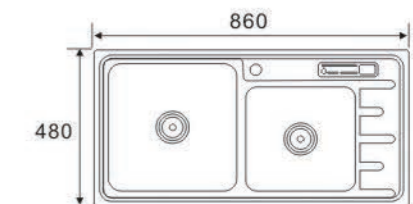

Size:750X400X140mm

LS7540E

Size:750X400X140mm

LS7540F

Size:750X400X140mm

LS7540G

Size:750X400X140mm

LS7540H

Size:750X400X140mm

LS7540DT

Size:750X400X140mm

**DOUBLE BOWL
WITH DRAIN SERIES**

LS7540J

Size:750X400X140mm

RS8648A1

Size:860X480X200mm

DS8648B1

Size:860X480X200mm

DS8046A1

Size:800X460X200mm

**DOUBLE BOWL
WITH DRAIN SERIES**

RS8648A2
Size:860X480X200mm

DS8648B2
Size:860X480X200mm

DS8046A2
Size:800X460X200mm