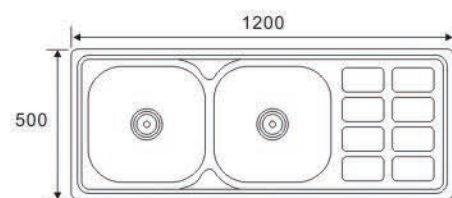

EKSER **EKOSAN**
evye
stainless steel kitchen sinks

2024 >>>
Kitchen & Bathroom
CATALOGUE

**DOUBLE BOWL
WITH DRAIN SERIES**

DD18060-A
Size:1800X600X180mm

DD18060-B
Size:1800X600X180mm

**DOUBLE BOWL
WITH DRAIN SERIES**

DD18060-C
Size:1800X600X180mm

DD18050
Size:1800X500X180mm

**DOUBLE BOWL
WITH DRAIN SERIES**

DD15050A
Size:1500X500X180mm

DD15050B
Size:1500X500X180mm

DD15050C
Size:1500X500X180mm

**DOUBLE BOWL
WITH DRAIN SERIES**

DD15050D
Size:1500X500X180mm

KS15050E
Size:1500X500X180mm

**DOUBLE BOWL
WITH DRAIN SERIES**

JW12050A (One piece)
Size:1200X500X160mm

JW12050B (One piece)
Size:1200X500X160mm

JW12050C (One piece)
Size:1200X500X160mm

JW12050L
Size:1200X500X180mm

**DOUBLE BOWL
WITH DRAIN SERIES**

JW12050D
Size:1200X500X180mm

JW12050E1
Size:1200X500X180mm

JW12050E2
Size:1200X500X180mm

**DOUBLE BOWL
WITH DRAIN SERIES**

JW12050F
Size:1200X500X180mm