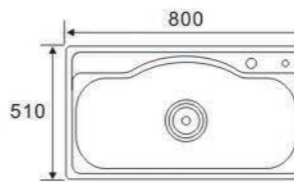

ND7750

Size:770X500X160mm

**ROUND
BOWL SERIES**

GE8648

Size:860X480X215mm

GE8048

Size:800X480X215mm

NS510

Size:510X170/180mm

NS490

Size:490X170/180mm

NS450

Size:450X170/180mm

**TOPMOUNT
SINGLE BOWL SERIES**

GE8551

Size:850X510X220mm