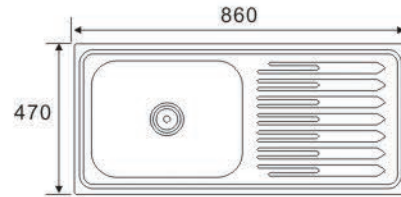

Size:860X430X180mm

RS8346 (Square bowl)

Size:830X430X180mm

**ONE BOWL
ONE DRAIN SERIES**

DE 9145

Size:910X450X200mm

DE 8547

Size:850X470X200mm

DE 8046

Size:800X460X200mm

**ONE BOWL
ONE DRAIN SERIES**

RFS8850
Size:880X500X200mm

RF 8647C
Size:860X470X200mm

FS8650A
Size:860X500X190mm

RFS8650B
Size:860X500X190mm

DS 8648
Size:860X480X180mm

**ONE BOWL
ONE DRAIN SERIES**

LS8456A (one piece)
Size:840X560X150mm

LS8456B (one piece)
Size:840X560X150mm

LS8050A (one piece)
Size:800X500X150mm

LS8050B (one piece)
Size:800X500X150mm

**ONE BOWL
ONE DRAIN SERIES**

LS8050C1 (one piece)
Size:800X500X140mm

LS8050C2 (one piece)
Size:800X500X140mm

LS8050D (one piece)
Size:800X500X140mm

LS7643
Size:760X430X140mm

**ONE BOWL
ONE DRAIN SERIES**

LS7545A
Size:750X450X140mm

LS7545B
Size:750X450X140mm