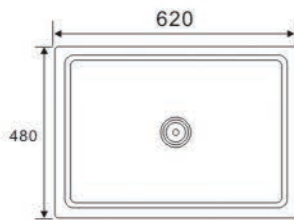

Size:510X170/180mm

NS490

Size:490X170/180mm

NS450

Size:450X170/180mm

**TOPMOUNT
SINGLE BOWL SERIES**

GE8551

Size:850X510X220mm

GE8550C

Size:850X500X220mm

GE7546

Size:750X460X220mm

GE6944

Size:690X440X220mm

**TOPMOUNT
SINGLE BOWL SERIES**

GE6248

Size:620X480X200mm

GE6145

Size:610X450X180mm

GE6042

Size:600X420X170mm

GE5243

Size:520X430X200mm

**TOPMOUNT
SINGLE BOWL SERIES**