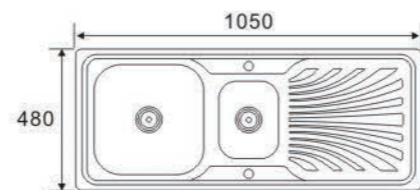

DE9550B
Size:950X500X200mm

DE8456C
Size:840X560X200mm

DS8053
Size:800X530X200mm

**DOUBLE BOWL
WITH DRAIN SERIES**

JW8550A (one piece)
Size:850X500X180mm

RDE8550B
Size:850X500X200mm

DE8251
Size:820X510X200mm

DE7848
Size:780X480X200mm

DE 8046
Size:800X460X180mm

**DOUBLE BOWL
WITH DRAIN SERIES**

DE10548A

Size:1050X480X200mm

DE10548B

Size:1050X480X200mm

KE8350

Size:830X500X200mm

KE8050

Size:800X500X200mm

**ONE BOWL
ONE DRAIN SERIES**

LS8060 (one piece)

Size:800X600X150mm

LD6060 (one piece)

Size:600X600X150mm