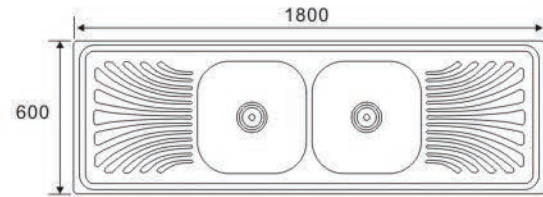

EKSER **EKOSAN**
evye
stainless steel kitchen sinks

2024 >>>
Kitchen & Bathroom
CATALOGUE

**DOUBLE BOWL
WITH DRAIN SERIES**

DD18060-A
Size:1800X600X180mm

DD18060-B
Size:1800X600X180mm

**DOUBLE BOWL
WITH DRAIN SERIES**

DD18060-C
Size:1800X600X180mm

DD18050
Size:1800X500X180mm

**DOUBLE BOWL
WITH DRAIN SERIES**

DD15050A
Size:1500X500X180mm

DD15050B
Size:1500X500X180mm

DD15050C
Size:1500X500X180mm

**DOUBLE BOWL
WITH DRAIN SERIES**

DD15050D
Size:1500X500X180mm

KS15050E
Size:1500X500X180mm

**DOUBLE BOWL
WITH DRAIN SERIES**

JW12050A (One piece)
Size:1200X500X160mm

JW12050B (One piece)
Size:1200X500X160mm

JW12050C (One piece)
Size:1200X500X160mm