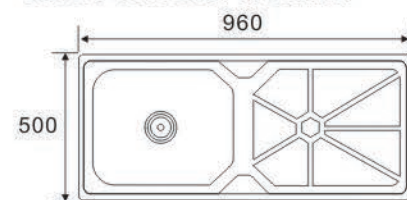

Size: 900X500X140mm

**ONE BOWL
ONE DRAIN SERIES**

LS9643A (one piece)
Size:960X430X140mm

LS9643B (one piece)
Size:960X430X140mm

LS9643C (one piece)
Size:960X430X140mm

LS9643D (one piece)
Size:960X430X140mm

**ONE BOWL
ONE DRAIN SERIES**

LS9643E
Size:960X430X140mm

LS9643F
Size:960X430X140mm

LS9643G
Size:960X430X140mm

LS9643H
Size:960X430X140mm

LS9643J
Size:960X430X140mm

**ONE BOWL
ONE DRAIN SERIES**

KS9650

Size:960X500X180mm

JW 9050A

Size:960X500X180mm

KS9050B

Size:900X500X180mm

KS8650

Size:860X500X180mm

LS9045A (one piece)

Size:900X450X140mm

**ONE BOWL
ONE DRAIN SERIES**

LS9045B (one piece)

Size:900X450X140mm

LS8643A (one piece)

Size:860X430X140mm

LS8643C (one piece)

Size:860X430X140mm