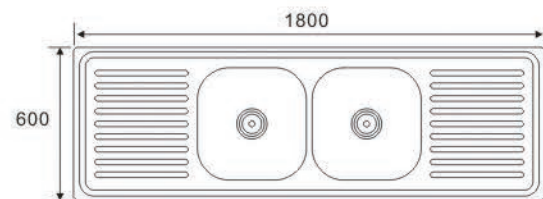

EKSER **EKOSAN**
evye
stainless steel kitchen sinks

2024 >>>
Kitchen & Bathroom
CATALOGUE

**DOUBLE BOWL
WITH DRAIN SERIES**

DD18060-A
Size:1800X600X180mm

DD18060-B
Size:1800X600X180mm

**DOUBLE BOWL
WITH DRAIN SERIES**

DD18060-C
Size:1800X600X180mm

DD18050
Size:1800X500X180mm

**DOUBLE BOWL
WITH DRAIN SERIES**

DD15050A
Size:1500X500X180mm

DD15050B
Size:1500X500X180mm

DD15050C
Size:1500X500X180mm

**DOUBLE BOWL
WITH DRAIN SERIES**

DD15050D
Size:1500X500X180mm

KS15050E
Size:1500X500X180mm

**DOUBLE BOWL
WITH DRAIN SERIES**

JW12050A (One piece)
Size:1200X500X160mm

JW12050B (One piece)
Size:1200X500X160mm

JW12050C (One piece)
Size:1200X500X160mm