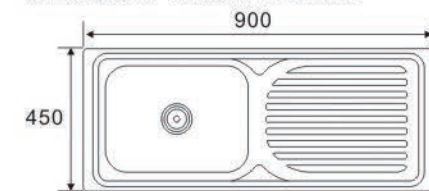

Size: 900X500X140mm

**ONE BOWL
ONE DRAIN SERIES**

LS9643A (one piece)
Size:960X430X140mm

LS9643B (one piece)
Size:960X430X140mm

LS9643C (one piece)
Size:960X430X140mm

LS9643D (one piece)
Size:960X430X140mm

**ONE BOWL
ONE DRAIN SERIES**

LS9643E
Size:960X430X140mm

LS9643F
Size:960X430X140mm

LS9643G
Size:960X430X140mm

LS9643H
Size:960X430X140mm

LS9643J
Size:960X430X140mm

**ONE BOWL
ONE DRAIN SERIES**

KS9650

Size:960X500X180mm

JW 9050A

Size:960X500X180mm

KS9050B

Size:900X500X180mm

KS8650

Size:860X500X180mm

LS9045A (one piece)

Size:900X450X140mm

**ONE BOWL
ONE DRAIN SERIES**

LS9045B (one piece)

Size:900X450X140mm

LS8643A (one piece)

Size:860X430X140mm

LS8643C (one piece)

Size:860X430X140mm