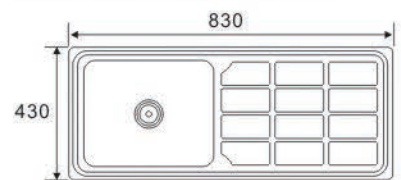

Size:900X450X140mm

**ONE BOWL
ONE DRAIN SERIES**

LS9045B (one piece)

Size:900X450X140mm

LS8643A (one piece)

Size:860X430X140mm

LS8643C (one piece)

Size:860X430X140mm

LS8643D (one piece)

Size:860X430X180mm

**ONE BOWL
ONE DRAIN SERIES**

RS9643

Size:960X430X140mm

LS8643E (one piece)

Size:860X430X180mm

LS8643F (one piece)

Size:860X430X180mm

RS8346 (Square bowl)

Size:830X430X180mm

**ONE BOWL
ONE DRAIN SERIES**

DE 9145

Size:910X450X200mm

DE 8547

Size:850X470X200mm