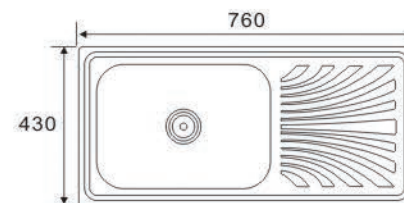

**ONE BOWL
ONE DRAIN SERIES**

LS8456A (one piece)
Size:840X560X150mm

LS8456B (one piece)
Size:840X560X150mm

LS8050A (one piece)
Size:800X500X150mm

LS8050B (one piece)
Size:800X500X150mm

**ONE BOWL
ONE DRAIN SERIES**

LS8050C1 (one piece)
Size:800X500X140mm

LS8050C2 (one piece)
Size:800X500X140mm

LS8050D (one piece)
Size:800X500X140mm

LS7643
Size:760X430X140mm

**ONE BOWL
ONE DRAIN SERIES**

LS7545A
Size:750X450X140mm

LS7545B
Size:750X450X140mm

LS7545C
Size:750X450X200mm

LS7545D
Size:750X450X200mm

RS7540 **NEW**
Size:750X400X140mm

LS7540A
Size:750X400X140mm

LS7540B
Size:750X400X140mm

LS7540C
Size:750X400X140mm

**ONE BOWL
ONE DRAIN SERIES**

LS7540D

Size:750X400X140mm

LS7540E

Size:750X400X140mm

LS7540F

Size:750X400X140mm

LS7540G

Size:750X400X140mm

LS7540H