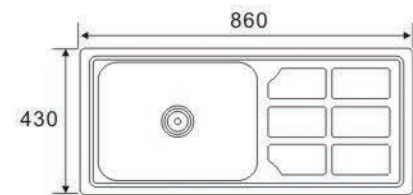

Size:900X450X140mm

**ONE BOWL
ONE DRAIN SERIES**

LS9045B (one piece)

Size:900X450X140mm

LS8643A (one piece)

Size:860X430X140mm

LS8643C (one piece)

Size:860X430X140mm

LS8643D (one piece)

Size:860X430X180mm

**ONE BOWL
ONE DRAIN SERIES**

RS9643

Size:960X430X140mm

LS8643E (one piece)

Size:860X430X180mm

LS8643F (one piece)

Size:860X430X180mm

RS8346 (Square bowl)

Size:830X430X180mm

**ONE BOWL
ONE DRAIN SERIES**

DE 9145

Size:910X450X200mm

DE 8547

Size:850X470X200mm