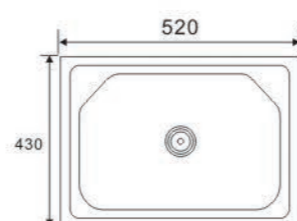

GE8550C

Size:850X500X220mm

GE7546

Size:750X460X220mm

GE6944

Size:690X440X220mm

**TOPMOUNT
SINGLE BOWL SERIES**

GE6248

Size:620X480X200mm

GE6145

Size:610X450X180mm

GE6042

Size:600X420X170mm

GE5243

Size:520X430X200mm

**TOPMOUNT
SINGLE BOWL SERIES**

RE6045A

Size:600X450X200mm

GE6045B

Size:600X450X180mm

RE5545

Size:550X450X180mm

GE5041

Size:500X410X180mm