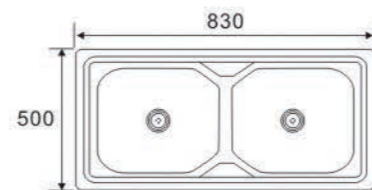

DE9550B
Size:950X500X200mm

DE8456C
Size:840X560X200mm

DS8053
Size:800X530X200mm

**DOUBLE BOWL
WITH DRAIN SERIES**

JW8550A (one piece)
Size:850X500X180mm

RDE8550B
Size:850X500X200mm

DE8251
Size:820X510X200mm

DE7848
Size:780X480X200mm

DE 8046
Size:800X460X180mm

**DOUBLE BOWL
WITH DRAIN SERIES**

DE10548A

Size:1050X480X200mm

DE10548B

Size:1050X480X200mm

KE8350

Size:830X500X200mm

KE8050

Size:800X500X200mm

**ONE BOWL
ONE DRAIN SERIES**

LS8060 (one piece)

Size:800X600X150mm

LD6060 (one piece)

Size:600X600X150mm