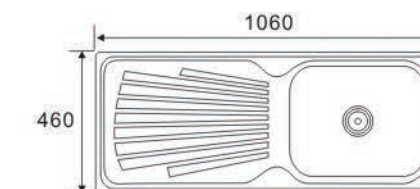

DS10550
Size:1050X500X200mm

**DOUBLE BOWL
 WITH DRAIN SERIES**

RS9546A1

Size:950X460X200mm

RS10048A1

Size:1000X480X200mm

RS10048B1

Size:1000X480X200mm

**DOUBLE BOWL
 WITH DRAIN SERIES**

RS9546A2

Size:950X460X200mm

RS10048A2

Size:1000X480X200mm

RS10048B2

Size:1000X480X200mm

**DOUBLE BOWL
WITH DRAIN SERIES**

**ONE BOWL
ONE DRAIN SERIES**

LS10646A (one piece)
Size:1060X460X140mm

RFS10646B
Size:1060X460X200mm

LS10646C (one piece)
Size:1060X460X160mm

**ONE BOWL
ONE DRAIN SERIES**

JW10050A (one piece)
Size:1000X500X180mm

JW10050A1
Size:1000X500X150mm

DS10050B
Size:1000X500X180mm

LS10050C (one piece)
Size:1000X500X150mm

DS10050
Size:1000X500X150mm

**ONE BOWL
ONE DRAIN SERIES**

JW10050D
Size:1000X500X140mm

JW10050D1
Size:1000X500X140mm