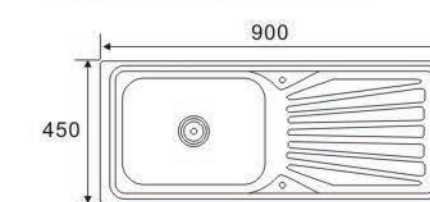

Size:960X500X180mm

JW 9050A

Size:960X500X180mm

KS9050B

Size:900X500X180mm

KS8650

Size:860X500X180mm

LS9045A (one piece)

Size:900X450X140mm

**ONE BOWL
ONE DRAIN SERIES**

LS9045B (one piece)

Size:900X450X140mm

LS8643A (one piece)

Size:860X430X140mm

LS8643C (one piece)

Size:860X430X140mm

LS8643D (one piece)

Size:860X430X180mm

**ONE BOWL
ONE DRAIN SERIES**

RS9643

Size:960X430X140mm

LS8643E (one piece)

Size:860X430X180mm

LS8643F (one piece)