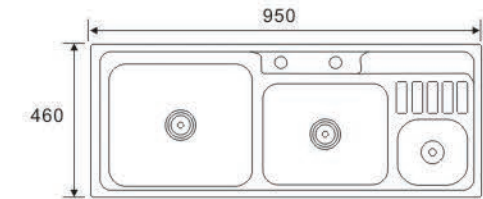

**DOUBLE BOWL
WITH DRAIN SERIES**

DS11650A
Size:1160X500X200mm

RS11648A
Size:1160X480X200mm

RS11648B
Size:1160X480X200mm

RS10848
Size:1080X480X200mm

**DOUBLE BOWL
WITH DRAIN SERIES**

JW11048
Size:1100X480X180mm

DS10550
Size:1050X500X200mm

**DOUBLE BOWL
 WITH DRAIN SERIES**

RS9546A1

Size:950X460X200mm

RS10048A1

Size:1000X480X200mm

RS10048B1

Size:1000X480X200mm

**DOUBLE BOWL
 WITH DRAIN SERIES**

RS9546A2

Size:950X460X200mm

RS10048A2

Size:1000X480X200mm

RS10048B2

Size:1000X480X200mm

**DOUBLE BOWL
WITH DRAIN SERIES**