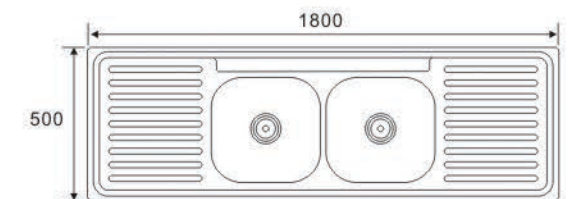

EKSER **EKOSAN**
evye
stainless steel kitchen sinks

2024 >>>
Kitchen & Bathroom
CATALOGUE

**DOUBLE BOWL
WITH DRAIN SERIES**

DD18060-A
Size:1800X600X180mm

DD18060-B
Size:1800X600X180mm

**DOUBLE BOWL
WITH DRAIN SERIES**

DD18060-C
Size:1800X600X180mm

DD18050
Size:1800X500X180mm

**DOUBLE BOWL
WITH DRAIN SERIES**

DD15050A
Size:1500X500X180mm

DD15050B
Size:1500X500X180mm

DD15050C
Size:1500X500X180mm

**DOUBLE BOWL
WITH DRAIN SERIES**

DD15050D
Size:1500X500X180mm

KS15050E
Size:1500X500X180mm

**DOUBLE BOWL
WITH DRAIN SERIES**

JW12050A (One piece)
Size:1200X500X160mm

JW12050B (One piece)
Size:1200X500X160mm

JW12050C (One piece)
Size:1200X500X160mm