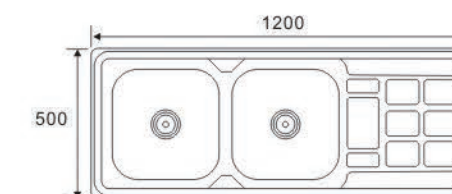

DD18060-C
Size:1800X600X180mm

DD18050
Size:1800X500X180mm

**DOUBLE BOWL
WITH DRAIN SERIES**

DD15050A
Size:1500X500X180mm

DD15050B
Size:1500X500X180mm

DD15050C
Size:1500X500X180mm

**DOUBLE BOWL
WITH DRAIN SERIES**

DD15050D
Size:1500X500X180mm

KS15050E
Size:1500X500X180mm

**DOUBLE BOWL
WITH DRAIN SERIES**

JW12050A (One piece)
Size:1200X500X160mm

JW12050B (One piece)
Size:1200X500X160mm

JW12050C (One piece)
Size:1200X500X160mm

JW12050L
Size:1200X500X180mm

**DOUBLE BOWL
WITH DRAIN SERIES**

JW12050D
Size:1200X500X180mm

JW12050E1
Size:1200X500X180mm

JW12050E2
Size:1200X500X180mm

**DOUBLE BOWL
WITH DRAIN SERIES**

JW12050F
Size:1200X500X180mm

DS12050G
Size:1200X500X180mm

JW12050H
Size:1200X500X180mm

DS12050I
Size:1200X500X180mm

**DOUBLE BOWL
WITH DRAIN SERIES**

JW12050J
Size:1200X500X180mm

JW12050K
Size:1200X500X180mm

JW12050M
Size:1200X500X180mm