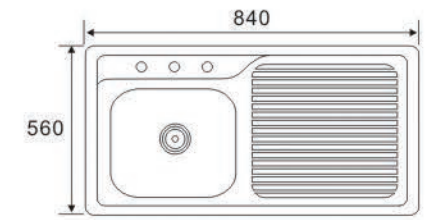

Size:860X430X180mm

RS8346 (Square bowl)

Size:830X430X180mm

**ONE BOWL
ONE DRAIN SERIES**

DE 9145

Size:910X450X200mm

DE 8547

Size:850X470X200mm

DE 8046

Size:800X460X200mm

**ONE BOWL
ONE DRAIN SERIES**

RFS8850
Size:880X500X200mm

RF 8647C
Size:860X470X200mm

FS8650A
Size:860X500X190mm

RFS8650B
Size:860X500X190mm

DS 8648
Size:860X480X180mm

**ONE BOWL
ONE DRAIN SERIES**

LS8456A (one piece)
Size:840X560X150mm

LS8456B (one piece)
Size:840X560X150mm

LS8050A (one piece)
Size:800X500X150mm

LS8050B (one piece)
Size:800X500X150mm

**ONE BOWL
ONE DRAIN SERIES**

LS8050C1 (one piece)
Size:800X500X140mm

LS8050C2 (one piece)
Size:800X500X140mm

LS8050D (one piece)
Size:800X500X140mm

LS7643
Size:760X430X140mm

**ONE BOWL
ONE DRAIN SERIES**

LS7545A
Size:750X450X140mm

LS7545B
Size:750X450X140mm