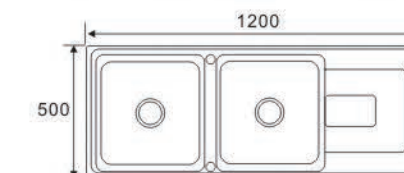

DS12050G
Size:1200X500X180mm

JW12050H
Size:1200X500X180mm

DS12050I
Size:1200X500X180mm

**DOUBLE BOWL
WITH DRAIN SERIES**

JW12050J
Size:1200X500X180mm

JW12050K
Size:1200X500X180mm

JW12050M
Size:1200X500X180mm

JW12050N
Size:1200X500X180mm

JW12050P
Size:1200X500X180mm

**DOUBLE BOWL
WITH DRAIN SERIES**

RS12050A
Size:1200X500X200mm

RS12050B
Size:1200X500X200mm

RS12050C
Size:1200X500X200mm

**DOUBLE BOWL
WITH DRAIN SERIES**

RS12050D
Size:1200X500X200mm

RS12050E
Size:1200X500X200mm

RS12050F
Size:1200X500X200mm

RS12050G
Size:1200X500X200mm

**DOUBLE BOWL
WITH DRAIN SERIES**

KH12050A
Size: 1200X500X180mm

KH12050B
Size: 1200X500X180mm

KH12050C
Size: 1200X500X180mm

KH12050D
Size: 1200X500X180mm

**DOUBLE BOWL
WITH DRAIN SERIES**

DS12046A
Size: 1200X460X180mm

RS12046B
Size: 1200X460X180mm

RS12060A
Size: 1200X600X180mm

DS12060B
Size: 1200X600X180mm