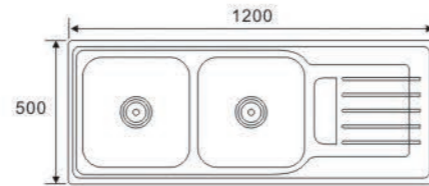

DD18060-C
Size:1800X600X180mm

DD18050
Size:1800X500X180mm

**DOUBLE BOWL
WITH DRAIN SERIES**

DD15050A
Size:1500X500X180mm

DD15050B
Size:1500X500X180mm

DD15050C
Size:1500X500X180mm

**DOUBLE BOWL
WITH DRAIN SERIES**

DD15050D
Size:1500X500X180mm

KS15050E
Size:1500X500X180mm

**DOUBLE BOWL
WITH DRAIN SERIES**

JW12050A (One piece)
Size:1200X500X160mm

JW12050B (One piece)
Size:1200X500X160mm

JW12050C (One piece)
Size:1200X500X160mm

JW12050L
Size:1200X500X180mm

**DOUBLE BOWL
WITH DRAIN SERIES**

JW12050D
Size:1200X500X180mm

JW12050E1
Size:1200X500X180mm

JW12050E2
Size:1200X500X180mm

**DOUBLE BOWL
WITH DRAIN SERIES**

JW12050F
Size:1200X500X180mm

DS12050G
Size:1200X500X180mm

JW12050H
Size:1200X500X180mm

DS12050I
Size:1200X500X180mm

**DOUBLE BOWL
WITH DRAIN SERIES**

JW12050J
Size:1200X500X180mm

JW12050K
Size:1200X500X180mm

JW12050M
Size:1200X500X180mm