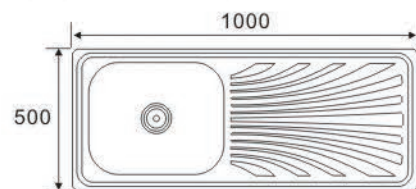

DS10550
Size:1050X500X200mm

**DOUBLE BOWL
 WITH DRAIN SERIES**

RS9546A1

Size:950X460X200mm

RS10048A1

Size:1000X480X200mm

RS10048B1

Size:1000X480X200mm

**DOUBLE BOWL
 WITH DRAIN SERIES**

RS9546A2

Size:950X460X200mm

RS10048A2

Size:1000X480X200mm

RS10048B2

Size:1000X480X200mm

**DOUBLE BOWL
WITH DRAIN SERIES**

**ONE BOWL
ONE DRAIN SERIES**

LS10646A (one piece)
Size:1060X460X140mm

RFS10646B
Size:1060X460X200mm

LS10646C (one piece)
Size:1060X460X160mm

**ONE BOWL
ONE DRAIN SERIES**

JW10050A (one piece)
Size:1000X500X180mm

JW10050A1
Size:1000X500X150mm

DS10050B
Size:1000X500X180mm

LS10050C (one piece)
Size:1000X500X150mm

DS10050
Size:1000X500X150mm

**ONE BOWL
ONE DRAIN SERIES**

JW10050D
Size:1000X500X140mm

JW10050D1
Size:1000X500X140mm