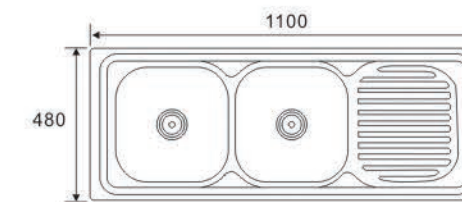

**DOUBLE BOWL
WITH DRAIN SERIES**

RDS11650A
Size:1160X500X200mm

RS11650B
Size:1160X500X200mm

RS11650C
Size:1160X500X200mm

**DOUBLE BOWL
WITH DRAIN SERIES**

RS11650D
Size:1160X500X200mm

KS11650A
Size:1160X500X200mm

**DOUBLE BOWL
WITH DRAIN SERIES**

DS11650A
Size:1160X500X200mm

RS11648A
Size:1160X480X200mm

RS11648B
Size:1160X480X200mm

RS10848
Size:1080X480X200mm

**DOUBLE BOWL
WITH DRAIN SERIES**

JW11048
Size:1100X480X180mm

DS10550
Size:1050X500X200mm

**DOUBLE BOWL
 WITH DRAIN SERIES**

RS9546A1

Size:950X460X200mm

RS10048A1

Size:1000X480X200mm

RS10048B1

Size:1000X480X200mm

**DOUBLE BOWL
 WITH DRAIN SERIES**

RS9546A2

Size:950X460X200mm

RS10048A2

Size:1000X480X200mm

RS10048B2

Size:1000X480X200mm

**DOUBLE BOWL
WITH DRAIN SERIES**