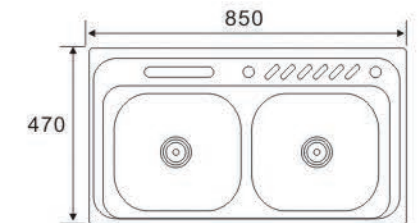

Size:900X450X140mm

**ONE BOWL
ONE DRAIN SERIES**

LS9045B (one piece)

Size:900X450X140mm

LS8643A (one piece)

Size:860X430X140mm

LS8643C (one piece)

Size:860X430X140mm

LS8643D (one piece)

Size:860X430X180mm

**ONE BOWL
ONE DRAIN SERIES**

RS9643

Size:960X430X140mm

LS8643E (one piece)

Size:860X430X180mm

LS8643F (one piece)

Size:860X430X180mm

RS8346 (Square bowl)

Size:830X430X180mm

**ONE BOWL
ONE DRAIN SERIES**

DE 9145

Size:910X450X200mm

DE 8547

Size:850X470X200mm

DE 8046

Size:800X460X200mm

**ONE BOWL
ONE DRAIN SERIES**

RFS8850
Size:880X500X200mm

RF 8647C
Size:860X470X200mm

FS8650A
Size:860X500X190mm

RFS8650B
Size:860X500X190mm

DS 8648
Size:860X480X180mm