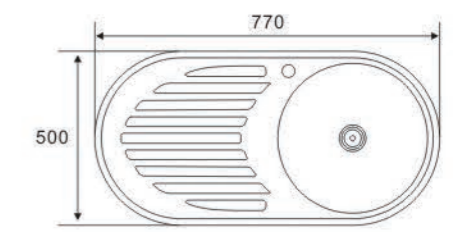

DE7848
Size:780X480X200mm

DE 8046
Size:800X460X180mm

**DOUBLE BOWL
WITH DRAIN SERIES**

DE10548A

Size:1050X480X200mm

DE10548B

Size:1050X480X200mm

KE8350

Size:830X500X200mm

KE8050

Size:800X500X200mm

**ONE BOWL
ONE DRAIN SERIES**

LS8060 (one piece)

Size:800X600X150mm

LD6060 (one piece)

Size:600X600X150mm

LS6050 (one piece)

Size:600X500X150mm

**ROUND
BOWL SERIES**

**ROUND
BOWL SERIES**

ND8545A

Size:850X450X200mm

ND8545B

Size:850X450X200mm

ND7750

Size:770X500X160mm

**ROUND
BOWL SERIES**

GE8648

Size:860X480X215mm

GE8048

Size:800X480X215mm

NS510