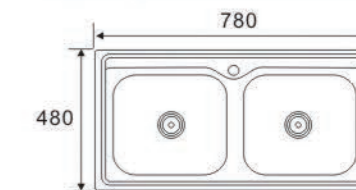

DS8648B1

Size:860X480X200mm

DS8046A1

Size:800X460X200mm

**DOUBLE BOWL
WITH DRAIN SERIES**

RS8648A2
Size:860X480X200mm

DS8648B2
Size:860X480X200mm

DS8046A2
Size:800X460X200mm

**DOUBLE BOWL
WITH DRAIN SERIES**

RDE8645A
Size:860X450X200mm

KD8645B
Size:860X450X200mm

RDE8347
Size:830X470X200mm

RDE8243
Size:820X430X200mm

RDE7941
Size:790X410X200mm

**DOUBLE BOWL
WITH DRAIN SERIES**

DE9550A
Size:950X500X200mm

DE9550B
Size:950X500X200mm

DE8456C
Size:840X560X200mm

DS8053
Size:800X530X200mm

**DOUBLE BOWL
WITH DRAIN SERIES**

JW8550A (one piece)
Size:850X500X180mm

RDE8550B
Size:850X500X200mm

DE8251
Size:820X510X200mm

DE7848
Size:780X480X200mm

DE 8046
Size:800X460X180mm

**DOUBLE BOWL
WITH DRAIN SERIES**

DE10548A

Size:1050X480X200mm

DE10548B

Size:1050X480X200mm

KE8350