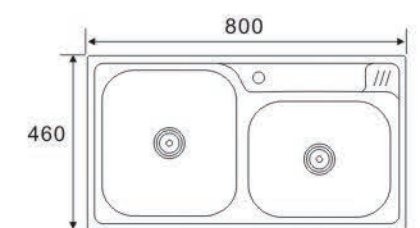

Size:900X450X140mm

**ONE BOWL
ONE DRAIN SERIES**

LS9045B (one piece)

Size:900X450X140mm

LS8643A (one piece)

Size:860X430X140mm

LS8643C (one piece)

Size:860X430X140mm

LS8643D (one piece)

Size:860X430X180mm

**ONE BOWL
ONE DRAIN SERIES**

RS9643

Size:960X430X140mm

LS8643E (one piece)

Size:860X430X180mm

LS8643F (one piece)

Size:860X430X180mm

RS8346 (Square bowl)

Size:830X430X180mm

**ONE BOWL
ONE DRAIN SERIES**

DE 9145

Size:910X450X200mm

DE 8547

Size:850X470X200mm

DE 8046

Size:800X460X200mm

**ONE BOWL
ONE DRAIN SERIES**

RFS8850
Size:880X500X200mm

RF 8647C
Size:860X470X200mm

FS8650A
Size:860X500X190mm

RFS8650B
Size:860X500X190mm

DS 8648
Size:860X480X180mm