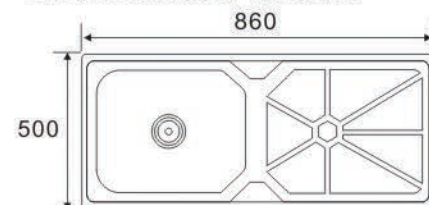

Size: 900X500X140mm

**ONE BOWL
ONE DRAIN SERIES**

LS9643A (one piece)
Size:960X430X140mm

LS9643B (one piece)
Size:960X430X140mm

LS9643C (one piece)
Size:960X430X140mm

LS9643D (one piece)
Size:960X430X140mm

**ONE BOWL
ONE DRAIN SERIES**

LS9643E
Size:960X430X140mm

LS9643F
Size:960X430X140mm

LS9643G
Size:960X430X140mm

LS9643H
Size:960X430X140mm

LS9643J
Size:960X430X140mm

**ONE BOWL
ONE DRAIN SERIES**

KS9650

Size:960X500X180mm

JW 9050A

Size:960X500X180mm

KS9050B

Size:900X500X180mm

KS8650

Size:860X500X180mm

LS9045A (one piece)

Size:900X450X140mm

**ONE BOWL
ONE DRAIN SERIES**

LS9045B (one piece)

Size:900X450X140mm

LS8643A (one piece)

Size:860X430X140mm

LS8643C (one piece)

Size:860X430X140mm