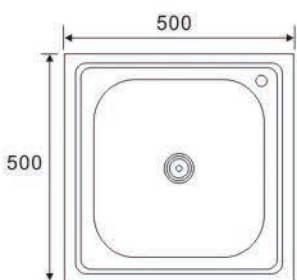

RE4842

Size:480X420X170mm

RE4641

Size:460X410X200mm

**TOPMOUNT
SINGLE BOWL SERIES**

GE4743

Size:470X430X170mm

GE4739

Size:470X390X170mm

GE4438

Size:440X380X170mm

GE5050

Size:500X500X170mm

**TOPMOUNT
SINGLE BOWL SERIES**

GE 5445

Size:540X450X170mm

GE 5040-1

Size:500X400X170mm

GE 5040-2

Size:500X400X170mm

GE 5037

Size:500X370X170mm

GE 4545

Size:450X450X170mm