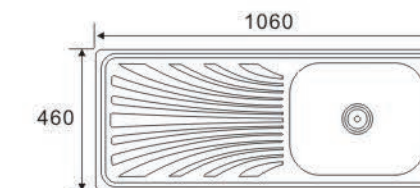

**DOUBLE BOWL
WITH DRAIN SERIES**

DS11650A
Size:1160X500X200mm

RS11648A
Size:1160X480X200mm

RS11648B
Size:1160X480X200mm

RS10848
Size:1080X480X200mm

**DOUBLE BOWL
WITH DRAIN SERIES**

JW11048
Size:1100X480X180mm

DS10550
Size:1050X500X200mm

**DOUBLE BOWL
 WITH DRAIN SERIES**

RS9546A1

Size:950X460X200mm

RS10048A1

Size:1000X480X200mm

RS10048B1

Size:1000X480X200mm

**DOUBLE BOWL
 WITH DRAIN SERIES**

RS9546A2

Size:950X460X200mm

RS10048A2

Size:1000X480X200mm

RS10048B2

Size:1000X480X200mm

**DOUBLE BOWL
WITH DRAIN SERIES**

**ONE BOWL
ONE DRAIN SERIES**

LS10646A (one piece)
Size:1060X460X140mm

RFS10646B
Size:1060X460X200mm

LS10646C (one piece)
Size:1060X460X160mm

**ONE BOWL
ONE DRAIN SERIES**

JW10050A (one piece)
Size:1000X500X180mm