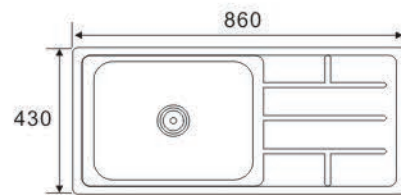

Size:900X450X140mm

**ONE BOWL
ONE DRAIN SERIES**

LS9045B (one piece)

Size:900X450X140mm

LS8643A (one piece)

Size:860X430X140mm

LS8643C (one piece)

Size:860X430X140mm

LS8643D (one piece)

Size:860X430X180mm

**ONE BOWL
ONE DRAIN SERIES**

RS9643

Size:960X430X140mm

LS8643E (one piece)

Size:860X430X180mm

LS8643F (one piece)

Size:860X430X180mm

RS8346 (Square bowl)

Size:830X430X180mm

**ONE BOWL
ONE DRAIN SERIES**

DE 9145

Size:910X450X200mm

DE 8547

Size:850X470X200mm