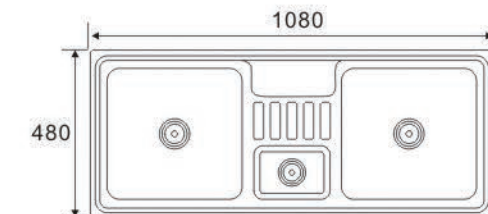

**DOUBLE BOWL
WITH DRAIN SERIES**

RDS11650A
Size:1160X500X200mm

RS11650B
Size:1160X500X200mm

RS11650C
Size:1160X500X200mm

**DOUBLE BOWL
WITH DRAIN SERIES**

RS11650D
Size:1160X500X200mm

KS11650A
Size:1160X500X200mm

**DOUBLE BOWL
WITH DRAIN SERIES**

DS11650A
Size:1160X500X200mm

RS11648A
Size:1160X480X200mm

RS11648B
Size:1160X480X200mm

RS10848
Size:1080X480X200mm

**DOUBLE BOWL
WITH DRAIN SERIES**

JW11048
Size:1100X480X180mm

DS10550
Size:1050X500X200mm

**DOUBLE BOWL
 WITH DRAIN SERIES**

RS9546A1

Size:950X460X200mm

RS10048A1

Size:1000X480X200mm

RS10048B1

Size:1000X480X200mm

**DOUBLE BOWL
 WITH DRAIN SERIES**

RS9546A2

Size:950X460X200mm

RS10048A2

Size:1000X480X200mm

RS10048B2

Size:1000X480X200mm

**DOUBLE BOWL
WITH DRAIN SERIES**