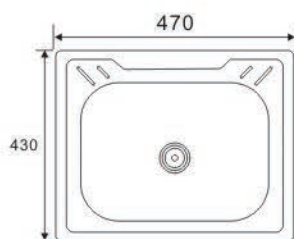

RE6045A

Size:600X450X200mm

GE6045B

Size:600X450X180mm

RE5545

Size:550X450X180mm

GE5041

Size:500X410X180mm

RE4842

Size:480X420X170mm

RE4641

Size:460X410X200mm

**TOPMOUNT
SINGLE BOWL SERIES**

GE4743

Size:470X430X170mm

GE4739

Size:470X390X170mm

GE4438

Size:440X380X170mm

GE5050

Size:500X500X170mm

**TOPMOUNT
SINGLE BOWL SERIES**

GE 5445

Size:540X450X170mm