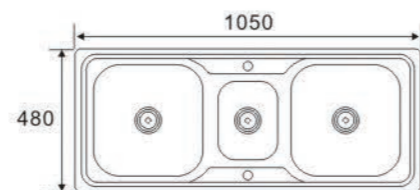

DE9550B
Size:950X500X200mm

DE8456C
Size:840X560X200mm

DS8053
Size:800X530X200mm

**DOUBLE BOWL
WITH DRAIN SERIES**

JW8550A (one piece)
Size:850X500X180mm

RDE8550B
Size:850X500X200mm

DE8251
Size:820X510X200mm

DE7848
Size:780X480X200mm

DE 8046
Size:800X460X180mm

**DOUBLE BOWL
WITH DRAIN SERIES**

DE10548A

Size:1050X480X200mm

DE10548B

Size:1050X480X200mm

KE8350

Size:830X500X200mm

KE8050

Size:800X500X200mm

**ONE BOWL
ONE DRAIN SERIES**

LS8060 (one piece)

Size:800X600X150mm

LD6060 (one piece)

Size:600X600X150mm