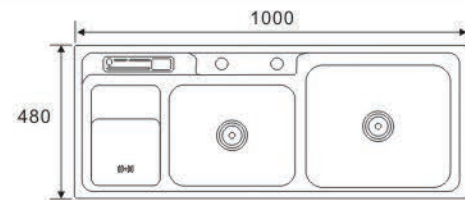

**DOUBLE BOWL
WITH DRAIN SERIES**

DS11650A
Size:1160X500X200mm

RS11648A
Size:1160X480X200mm

RS11648B
Size:1160X480X200mm

RS10848
Size:1080X480X200mm

**DOUBLE BOWL
WITH DRAIN SERIES**

JW11048
Size:1100X480X180mm

DS10550
Size:1050X500X200mm

**DOUBLE BOWL
 WITH DRAIN SERIES**

RS9546A1

Size:950X460X200mm

RS10048A1

Size:1000X480X200mm

RS10048B1

Size:1000X480X200mm

**DOUBLE BOWL
 WITH DRAIN SERIES**

RS9546A2

Size:950X460X200mm

RS10048A2

Size:1000X480X200mm

RS10048B2

Size:1000X480X200mm

**DOUBLE BOWL
WITH DRAIN SERIES**