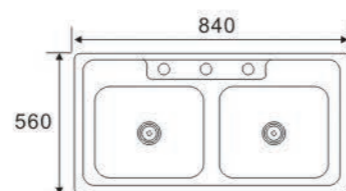

Size:750X400X140mm

LS7540DT

Size:750X400X140mm

**DOUBLE BOWL
WITH DRAIN SERIES**

LS7540J

Size:750X400X140mm

RS8648A1

Size:860X480X200mm

DS8648B1

Size:860X480X200mm

DS8046A1

Size:800X460X200mm

**DOUBLE BOWL
WITH DRAIN SERIES**

RS8648A2
Size:860X480X200mm

DS8648B2
Size:860X480X200mm

DS8046A2
Size:800X460X200mm

**DOUBLE BOWL
WITH DRAIN SERIES**

RDE8645A
Size:860X450X200mm

KD8645B
Size:860X450X200mm

RDE8347
Size:830X470X200mm

RDE8243
Size:820X430X200mm

RDE7941
Size:790X410X200mm

**DOUBLE BOWL
WITH DRAIN SERIES**

DE9550A
Size:950X500X200mm

DE9550B
Size:950X500X200mm

DE8456C
Size:840X560X200mm

DS8053
Size:800X530X200mm

**DOUBLE BOWL
WITH DRAIN SERIES**

JW8550A (one piece)
Size:850X500X180mm

RDE8550B
Size:850X500X200mm

DE8251
Size:820X510X200mm