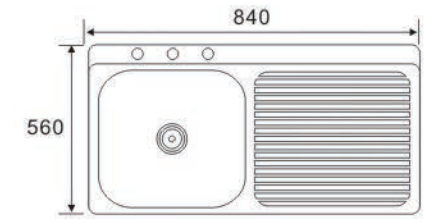

Size:860X430X180mm

RS8346 (Square bowl)

Size:830X430X180mm

**ONE BOWL
ONE DRAIN SERIES**

DE 9145

Size:910X450X200mm

DE 8547

Size:850X470X200mm

DE 8046

Size:800X460X200mm

**ONE BOWL
ONE DRAIN SERIES**

RFS8850
Size:880X500X200mm

RF 8647C
Size:860X470X200mm

FS8650A
Size:860X500X190mm

RFS8650B
Size:860X500X190mm

DS 8648
Size:860X480X180mm

**ONE BOWL
ONE DRAIN SERIES**

LS8456A (one piece)
Size:840X560X150mm

LS8456B (one piece)
Size:840X560X150mm

LS8050A (one piece)
Size:800X500X150mm

LS8050B (one piece)
Size:800X500X150mm

**ONE BOWL
ONE DRAIN SERIES**

LS8050C1 (one piece)
Size:800X500X140mm

LS8050C2 (one piece)
Size:800X500X140mm

LS8050D (one piece)
Size:800X500X140mm

LS7643
Size:760X430X140mm

**ONE BOWL
ONE DRAIN SERIES**

LS7545A
Size:750X450X140mm

LS7545B
Size:750X450X140mm