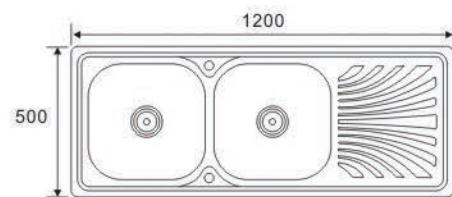

EKSER **EKOSAN**
evye
stainless steel kitchen sinks

2024 >>>
Kitchen & Bathroom
CATALOGUE

**DOUBLE BOWL
WITH DRAIN SERIES**

DD18060-A
Size:1800X600X180mm

DD18060-B
Size:1800X600X180mm

**DOUBLE BOWL
WITH DRAIN SERIES**

DD18060-C
Size:1800X600X180mm

DD18050
Size:1800X500X180mm

**DOUBLE BOWL
WITH DRAIN SERIES**

DD15050A
Size:1500X500X180mm

DD15050B
Size:1500X500X180mm

DD15050C
Size:1500X500X180mm

**DOUBLE BOWL
WITH DRAIN SERIES**

DD15050D
Size:1500X500X180mm

KS15050E
Size:1500X500X180mm

**DOUBLE BOWL
WITH DRAIN SERIES**

JW12050A (One piece)
Size:1200X500X160mm

JW12050B (One piece)
Size:1200X500X160mm

JW12050C (One piece)
Size:1200X500X160mm

JW12050L
Size:1200X500X180mm

**DOUBLE BOWL
WITH DRAIN SERIES**

JW12050D
Size:1200X500X180mm

JW12050E1
Size:1200X500X180mm

JW12050E2
Size:1200X500X180mm

**DOUBLE BOWL
WITH DRAIN SERIES**

JW12050F
Size:1200X500X180mm