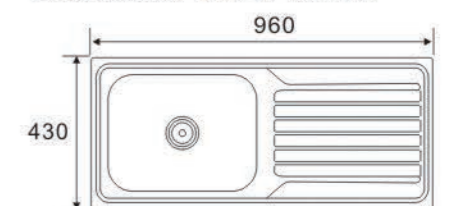

Size: 900X500X140mm

**ONE BOWL
ONE DRAIN SERIES**

LS9643A (one piece)
Size:960X430X140mm

LS9643B (one piece)
Size:960X430X140mm

LS9643C (one piece)
Size:960X430X140mm

LS9643D (one piece)
Size:960X430X140mm

**ONE BOWL
ONE DRAIN SERIES**

LS9643E
Size:960X430X140mm

LS9643F
Size:960X430X140mm

LS9643G
Size:960X430X140mm

LS9643H
Size:960X430X140mm

LS9643J
Size:960X430X140mm

**ONE BOWL
ONE DRAIN SERIES**

KS9650

Size:960X500X180mm

JW 9050A

Size:960X500X180mm

KS9050B

Size:900X500X180mm

KS8650

Size:860X500X180mm

LS9045A (one piece)

Size:900X450X140mm

**ONE BOWL
ONE DRAIN SERIES**

LS9045B (one piece)

Size:900X450X140mm

LS8643A (one piece)

Size:860X430X140mm

LS8643C (one piece)

Size:860X430X140mm