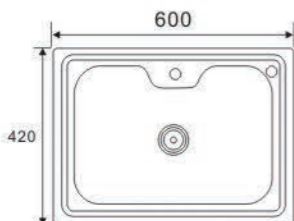

GE8550C

Size:850X500X220mm

GE7546

Size:750X460X220mm

GE6944

Size:690X440X220mm

**TOPMOUNT
SINGLE BOWL SERIES**

GE6248

Size:620X480X200mm

GE6145

Size:610X450X180mm

GE6042

Size:600X420X170mm

GE5243

Size:520X430X200mm

**TOPMOUNT
SINGLE BOWL SERIES**