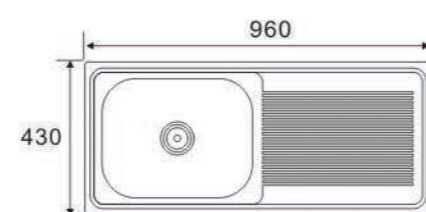

**ONE BOWL
ONE DRAIN SERIES**

JW9050A

Size: 900X500X190mm

JW9050B

Size: 900X500X190mm

LS9050A1 (one piece)

Size: 900X500X140mm

LS9050A2 (one piece)

Size: 900X500X140mm

**ONE BOWL
ONE DRAIN SERIES**

LS9643A (one piece)
Size:960X430X140mm

LS9643B (one piece)
Size:960X430X140mm

LS9643C (one piece)
Size:960X430X140mm

LS9643D (one piece)
Size:960X430X140mm

**ONE BOWL
ONE DRAIN SERIES**

LS9643E
Size:960X430X140mm

LS9643F
Size:960X430X140mm

LS9643G
Size:960X430X140mm

LS9643H
Size:960X430X140mm

LS9643J
Size:960X430X140mm

**ONE BOWL
ONE DRAIN SERIES**

KS9650