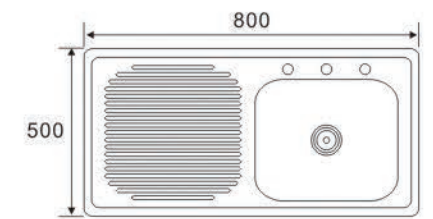

DE 8046

Size:800X460X200mm

**ONE BOWL
ONE DRAIN SERIES**

RFS8850
Size:880X500X200mm

RF 8647C
Size:860X470X200mm

FS8650A
Size:860X500X190mm

RFS8650B
Size:860X500X190mm

DS 8648
Size:860X480X180mm

**ONE BOWL
ONE DRAIN SERIES**

LS8456A (one piece)
Size:840X560X150mm

LS8456B (one piece)
Size:840X560X150mm

LS8050A (one piece)
Size:800X500X150mm

LS8050B (one piece)
Size:800X500X150mm

**ONE BOWL
ONE DRAIN SERIES**

LS8050C1 (one piece)
Size:800X500X140mm

LS8050C2 (one piece)
Size:800X500X140mm

LS8050D (one piece)
Size:800X500X140mm

LS7643
Size:760X430X140mm

**ONE BOWL
ONE DRAIN SERIES**

LS7545A
Size:750X450X140mm

LS7545B
Size:750X450X140mm

LS7545C
Size:750X450X200mm

LS7545D
Size:750X450X200mm

RS7540 **NEW**
Size:750X400X140mm

LS7540A
Size:750X400X140mm

LS7540B
Size:750X400X140mm

LS7540C
Size:750X400X140mm

**ONE BOWL
ONE DRAIN SERIES**

LS7540D