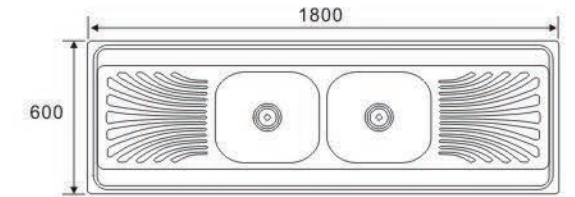

EKSER **EKOSAN**
evye
stainless steel kitchen sinks

2024 >>>
Kitchen & Bathroom
CATALOGUE

**DOUBLE BOWL
WITH DRAIN SERIES**

DD18060-A
Size:1800X600X180mm

DD18060-B
Size:1800X600X180mm

**DOUBLE BOWL
WITH DRAIN SERIES**

DD18060-C
Size:1800X600X180mm

DD18050
Size:1800X500X180mm

**DOUBLE BOWL
WITH DRAIN SERIES**

DD15050A
Size:1500X500X180mm

DD15050B
Size:1500X500X180mm

DD15050C
Size:1500X500X180mm

**DOUBLE BOWL
WITH DRAIN SERIES**

DD15050D
Size:1500X500X180mm

KS15050E
Size:1500X500X180mm

**DOUBLE BOWL
WITH DRAIN SERIES**

JW12050A (One piece)
Size:1200X500X160mm

JW12050B (One piece)
Size:1200X500X160mm

JW12050C (One piece)
Size:1200X500X160mm