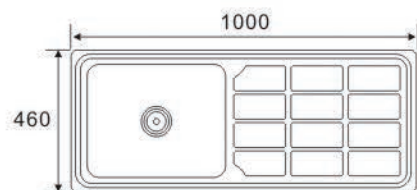

LS10050I1
Size:1000X500X140mm

LS10050I2
Size:1000X500X140mm

**ONE BOWL
ONE DRAIN SERIES**

RS10050A
Size:1000X500X200mm

RS10050B
Size:1000X500X190mm

RS10050C
Size:1000X500X200mm

RS10047D
Size:1000X470X190mm

**ONE BOWL
ONE DRAIN SERIES**

DS10050C

Size: 1000X500X190mm

SD10050E

Size: 1000X500X180mm

RS10046A

Size: 1000X460X200mm

RS10046B

Size: 1000X460X200mm

**ONE BOWL
ONE DRAIN SERIES**

JW9050A

Size: 900X500X190mm

JW9050B

Size: 900X500X190mm

LS9050A1 (one piece)

Size: 900X500X140mm

LS9050A2 (one piece)

Size: 900X500X140mm

**ONE BOWL
ONE DRAIN SERIES**

LS9643A (one piece)
Size:960X430X140mm

LS9643B (one piece)
Size:960X430X140mm

LS9643C (one piece)
Size:960X430X140mm

LS9643D (one piece)
Size:960X430X140mm