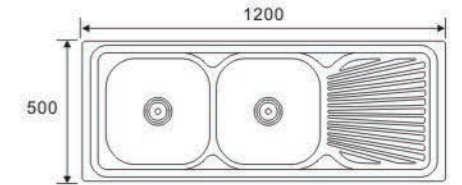

DD15050D
Size:1500X500X180mm

KS15050E
Size:1500X500X180mm

**DOUBLE BOWL
WITH DRAIN SERIES**

JW12050A (One piece)
Size:1200X500X160mm

JW12050B (One piece)
Size:1200X500X160mm

JW12050C (One piece)
Size:1200X500X160mm

JW12050L
Size:1200X500X180mm

**DOUBLE BOWL
WITH DRAIN SERIES**

JW12050D
Size:1200X500X180mm

JW12050E1
Size:1200X500X180mm

JW12050E2
Size:1200X500X180mm

**DOUBLE BOWL
WITH DRAIN SERIES**

JW12050F
Size:1200X500X180mm

DS12050G
Size:1200X500X180mm

JW12050H
Size:1200X500X180mm

DS12050I
Size:1200X500X180mm

**DOUBLE BOWL
WITH DRAIN SERIES**

JW12050J
Size:1200X500X180mm

JW12050K
Size:1200X500X180mm

JW12050M
Size:1200X500X180mm

JW12050N
Size:1200X500X180mm

JW12050P
Size:1200X500X180mm

**DOUBLE BOWL
WITH DRAIN SERIES**

RS12050A
Size:1200X500X200mm

RS12050B
Size:1200X500X200mm

RS12050C
Size:1200X500X200mm

**DOUBLE BOWL
WITH DRAIN SERIES**