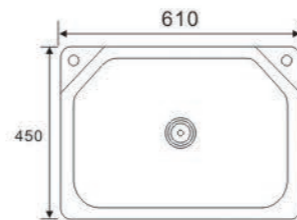

Size:510X170/180mm

NS490

Size:490X170/180mm

NS450

Size:450X170/180mm

**TOPMOUNT
SINGLE BOWL SERIES**

GE8551

Size:850X510X220mm

GE8550C

Size:850X500X220mm

GE7546

Size:750X460X220mm

GE6944

Size:690X440X220mm

**TOPMOUNT
SINGLE BOWL SERIES**

GE6248

Size:620X480X200mm

GE6145

Size:610X450X180mm

GE6042

Size:600X420X170mm

GE5243

Size:520X430X200mm

**TOPMOUNT
SINGLE BOWL SERIES**