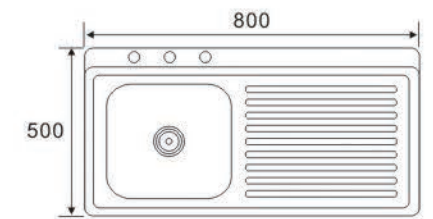

DE 8046

Size:800X460X200mm

**ONE BOWL
ONE DRAIN SERIES**

RFS8850
Size:880X500X200mm

RF 8647C
Size:860X470X200mm

FS8650A
Size:860X500X190mm

RFS8650B
Size:860X500X190mm

DS 8648
Size:860X480X180mm

**ONE BOWL
ONE DRAIN SERIES**

LS8456A (one piece)
Size:840X560X150mm

LS8456B (one piece)
Size:840X560X150mm

LS8050A (one piece)
Size:800X500X150mm

LS8050B (one piece)
Size:800X500X150mm

**ONE BOWL
ONE DRAIN SERIES**

LS8050C1 (one piece)
Size:800X500X140mm

LS8050C2 (one piece)
Size:800X500X140mm

LS8050D (one piece)
Size:800X500X140mm

LS7643
Size:760X430X140mm

**ONE BOWL
ONE DRAIN SERIES**

LS7545A
Size:750X450X140mm

LS7545B
Size:750X450X140mm

LS7545C
Size:750X450X200mm

LS7545D
Size:750X450X200mm

RS7540 **NEW**
Size:750X400X140mm

LS7540A
Size:750X400X140mm

LS7540B
Size:750X400X140mm

LS7540C
Size:750X400X140mm

**ONE BOWL
ONE DRAIN SERIES**

LS7540D