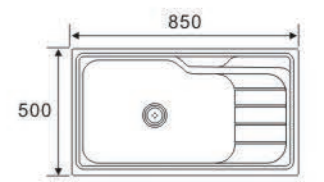

ND7750

Size:770X500X160mm

**ROUND
BOWL SERIES**

GE8648

Size:860X480X215mm

GE8048

Size:800X480X215mm

NS510

Size:510X170/180mm

NS490

Size:490X170/180mm

NS450

Size:450X170/180mm

**TOPMOUNT
SINGLE BOWL SERIES**

GE8551

Size:850X510X220mm

GE8550C

Size:850X500X220mm

GE7546

Size:750X460X220mm

GE6944

Size:690X440X220mm

**TOPMOUNT
SINGLE BOWL SERIES**

GE6248