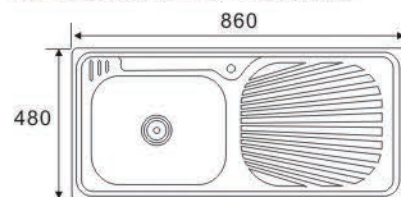

Size:860X430X180mm

RS8346 (Square bowl)

Size:830X430X180mm

**ONE BOWL
ONE DRAIN SERIES**

DE 9145

Size:910X450X200mm

DE 8547

Size:850X470X200mm

DE 8046

Size:800X460X200mm

**ONE BOWL
ONE DRAIN SERIES**

RFS8850
Size:880X500X200mm

RF 8647C
Size:860X470X200mm

FS8650A
Size:860X500X190mm

RFS8650B
Size:860X500X190mm

DS 8648
Size:860X480X180mm

**ONE BOWL
ONE DRAIN SERIES**

LS8456A (one piece)
Size:840X560X150mm

LS8456B (one piece)
Size:840X560X150mm

LS8050A (one piece)
Size:800X500X150mm

LS8050B (one piece)
Size:800X500X150mm

**ONE BOWL
ONE DRAIN SERIES**

LS8050C1 (one piece)
Size:800X500X140mm

LS8050C2 (one piece)
Size:800X500X140mm

LS8050D (one piece)
Size:800X500X140mm

LS7643
Size:760X430X140mm

**ONE BOWL
ONE DRAIN SERIES**

LS7545A
Size:750X450X140mm

LS7545B
Size:750X450X140mm