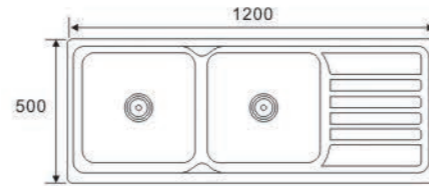

DD18060-C
Size:1800X600X180mm

DD18050
Size:1800X500X180mm

**DOUBLE BOWL
WITH DRAIN SERIES**

DD15050A
Size:1500X500X180mm

DD15050B
Size:1500X500X180mm

DD15050C
Size:1500X500X180mm

**DOUBLE BOWL
WITH DRAIN SERIES**

DD15050D
Size:1500X500X180mm

KS15050E
Size:1500X500X180mm

**DOUBLE BOWL
WITH DRAIN SERIES**

JW12050A (One piece)
Size:1200X500X160mm

JW12050B (One piece)
Size:1200X500X160mm

JW12050C (One piece)
Size:1200X500X160mm

JW12050L
Size:1200X500X180mm

**DOUBLE BOWL
WITH DRAIN SERIES**

JW12050D
Size:1200X500X180mm

JW12050E1
Size:1200X500X180mm

JW12050E2
Size:1200X500X180mm

**DOUBLE BOWL
WITH DRAIN SERIES**

JW12050F
Size:1200X500X180mm

DS12050G
Size:1200X500X180mm

JW12050H
Size:1200X500X180mm

DS12050I
Size:1200X500X180mm

**DOUBLE BOWL
WITH DRAIN SERIES**

JW12050J
Size:1200X500X180mm

JW12050K
Size:1200X500X180mm

JW12050M
Size:1200X500X180mm