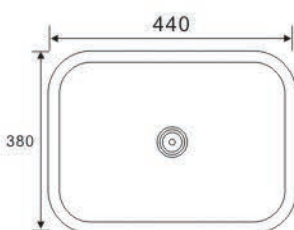

Size:620X480X200mm

GE6145

Size:610X450X180mm

GE6042

Size:600X420X170mm

GE5243

Size:520X430X200mm

**TOPMOUNT
SINGLE BOWL SERIES**

RE6045A

Size:600X450X200mm

GE6045B

Size:600X450X180mm

RE5545

Size:550X450X180mm

GE5041

Size:500X410X180mm

RE4842

Size:480X420X170mm

RE4641

Size:460X410X200mm

**TOPMOUNT
SINGLE BOWL SERIES**

GE4743

Size:470X430X170mm

GE4739

Size:470X390X170mm

GE4438

Size:440X380X170mm

GE5050

Size:500X500X170mm

**TOPMOUNT
SINGLE BOWL SERIES**

GE 5445

Size:540X450X170mm