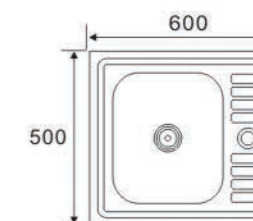

DE9550B
Size:950X500X200mm

DE8456C
Size:840X560X200mm

DS8053
Size:800X530X200mm

**DOUBLE BOWL
WITH DRAIN SERIES**

JW8550A (one piece)
Size:850X500X180mm

RDE8550B
Size:850X500X200mm

DE8251
Size:820X510X200mm

DE7848
Size:780X480X200mm

DE 8046
Size:800X460X180mm

**DOUBLE BOWL
WITH DRAIN SERIES**

DE10548A

Size:1050X480X200mm

DE10548B

Size:1050X480X200mm

KE8350

Size:830X500X200mm

KE8050

Size:800X500X200mm

**ONE BOWL
ONE DRAIN SERIES**

LS8060 (one piece)

Size:800X600X150mm

LD6060 (one piece)

Size:600X600X150mm

LS6050 (one piece)

Size:600X500X150mm

**ROUND
BOWL SERIES**

**ROUND
BOWL SERIES**

ND8545A

Size:850X450X200mm

ND8545B

Size:850X450X200mm