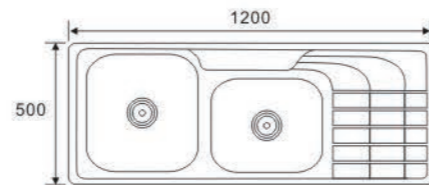

DD18060-C
Size:1800X600X180mm

DD18050
Size:1800X500X180mm

**DOUBLE BOWL
WITH DRAIN SERIES**

DD15050A
Size:1500X500X180mm

DD15050B
Size:1500X500X180mm

DD15050C
Size:1500X500X180mm

**DOUBLE BOWL
WITH DRAIN SERIES**

DD15050D
Size:1500X500X180mm

KS15050E
Size:1500X500X180mm

**DOUBLE BOWL
WITH DRAIN SERIES**

JW12050A (One piece)
Size:1200X500X160mm

JW12050B (One piece)
Size:1200X500X160mm

JW12050C (One piece)
Size:1200X500X160mm

JW12050L
Size:1200X500X180mm

**DOUBLE BOWL
WITH DRAIN SERIES**

JW12050D
Size:1200X500X180mm

JW12050E1
Size:1200X500X180mm

JW12050E2
Size:1200X500X180mm

**DOUBLE BOWL
WITH DRAIN SERIES**

JW12050F
Size:1200X500X180mm

DS12050G
Size:1200X500X180mm

JW12050H
Size:1200X500X180mm

DS12050I
Size:1200X500X180mm

**DOUBLE BOWL
WITH DRAIN SERIES**

JW12050J
Size:1200X500X180mm

JW12050K
Size:1200X500X180mm

JW12050M
Size:1200X500X180mm