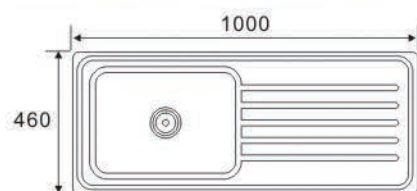

LS10050I1
Size:1000X500X140mm

LS10050I2
Size:1000X500X140mm

**ONE BOWL
ONE DRAIN SERIES**

RS10050A
Size:1000X500X200mm

RS10050B
Size:1000X500X190mm

RS10050C
Size:1000X500X200mm

RS10047D
Size:1000X470X190mm

**ONE BOWL
ONE DRAIN SERIES**

DS10050C

Size: 1000X500X190mm

SD10050E

Size: 1000X500X180mm

RS10046A

Size: 1000X460X200mm

RS10046B

Size: 1000X460X200mm

**ONE BOWL
ONE DRAIN SERIES**

JW9050A

Size: 900X500X190mm

JW9050B

Size: 900X500X190mm

LS9050A1 (one piece)

Size: 900X500X140mm

LS9050A2 (one piece)

Size: 900X500X140mm

**ONE BOWL
ONE DRAIN SERIES**

LS9643A (one piece)
Size:960X430X140mm

LS9643B (one piece)
Size:960X430X140mm

LS9643C (one piece)
Size:960X430X140mm

LS9643D (one piece)
Size:960X430X140mm