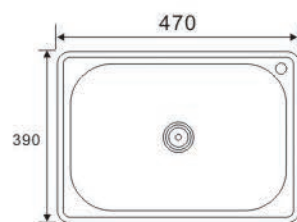

Size:620X480X200mm

GE6145

Size:610X450X180mm

GE6042

Size:600X420X170mm

GE5243

Size:520X430X200mm

**TOPMOUNT
SINGLE BOWL SERIES**

RE6045A

Size:600X450X200mm

GE6045B

Size:600X450X180mm

RE5545

Size:550X450X180mm

GE5041

Size:500X410X180mm

RE4842

Size:480X420X170mm

RE4641

Size:460X410X200mm

**TOPMOUNT
SINGLE BOWL SERIES**

GE4743

Size:470X430X170mm

GE4739

Size:470X390X170mm

GE4438

Size:440X380X170mm

GE5050

Size:500X500X170mm

**TOPMOUNT
SINGLE BOWL SERIES**

GE 5445

Size:540X450X170mm