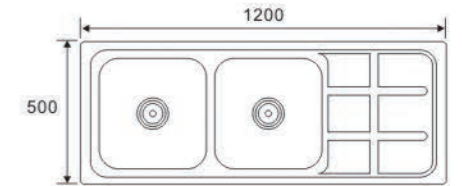

DD15050D
Size:1500X500X180mm

KS15050E
Size:1500X500X180mm

**DOUBLE BOWL
WITH DRAIN SERIES**

JW12050A (One piece)
Size:1200X500X160mm

JW12050B (One piece)
Size:1200X500X160mm

JW12050C (One piece)
Size:1200X500X160mm

JW12050L
Size:1200X500X180mm

**DOUBLE BOWL
WITH DRAIN SERIES**

JW12050D
Size:1200X500X180mm

JW12050E1
Size:1200X500X180mm

JW12050E2
Size:1200X500X180mm

**DOUBLE BOWL
WITH DRAIN SERIES**

JW12050F
Size:1200X500X180mm

DS12050G
Size:1200X500X180mm

JW12050H
Size:1200X500X180mm

DS12050I
Size:1200X500X180mm

**DOUBLE BOWL
WITH DRAIN SERIES**

JW12050J
Size:1200X500X180mm

JW12050K
Size:1200X500X180mm

JW12050M
Size:1200X500X180mm

JW12050N
Size:1200X500X180mm

JW12050P
Size:1200X500X180mm

**DOUBLE BOWL
WITH DRAIN SERIES**

RS12050A
Size:1200X500X200mm

RS12050B
Size:1200X500X200mm

RS12050C
Size:1200X500X200mm

**DOUBLE BOWL
WITH DRAIN SERIES**