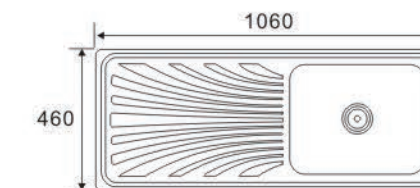

**DOUBLE BOWL
WITH DRAIN SERIES**

DS11650A
Size:1160X500X200mm

RS11648A
Size:1160X480X200mm

RS11648B
Size:1160X480X200mm

RS10848
Size:1080X480X200mm

**DOUBLE BOWL
WITH DRAIN SERIES**

JW11048
Size:1100X480X180mm

DS10550
Size:1050X500X200mm

**DOUBLE BOWL
 WITH DRAIN SERIES**

RS9546A1

Size:950X460X200mm

RS10048A1

Size:1000X480X200mm

RS10048B1

Size:1000X480X200mm

**DOUBLE BOWL
 WITH DRAIN SERIES**

RS9546A2

Size:950X460X200mm

RS10048A2

Size:1000X480X200mm

RS10048B2

Size:1000X480X200mm

**DOUBLE BOWL
WITH DRAIN SERIES**

**ONE BOWL
ONE DRAIN SERIES**

LS10646A (one piece)
Size:1060X460X140mm

RFS10646B
Size:1060X460X200mm

LS10646C (one piece)
Size:1060X460X160mm

**ONE BOWL
ONE DRAIN SERIES**

JW10050A (one piece)
Size:1000X500X180mm