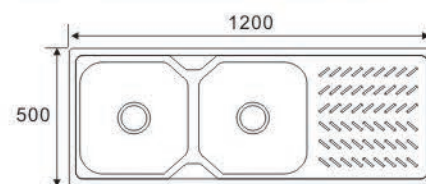

JW12050N
Size:1200X500X180mm

JW12050P
Size:1200X500X180mm

**DOUBLE BOWL
WITH DRAIN SERIES**

RS12050A
Size:1200X500X200mm

RS12050B
Size:1200X500X200mm

RS12050C
Size:1200X500X200mm

**DOUBLE BOWL
WITH DRAIN SERIES**

RS12050D
Size:1200X500X200mm

RS12050E
Size:1200X500X200mm

RS12050F
Size:1200X500X200mm

RS12050G
Size:1200X500X200mm

**DOUBLE BOWL
WITH DRAIN SERIES**

KH12050A
Size: 1200X500X180mm

KH12050B
Size: 1200X500X180mm

KH12050C
Size: 1200X500X180mm

KH12050D
Size: 1200X500X180mm

**DOUBLE BOWL
WITH DRAIN SERIES**

DS12046A
Size: 1200X460X180mm

RS12046B
Size: 1200X460X180mm

RS12060A
Size: 1200X600X180mm

DS12060B
Size: 1200X600X180mm