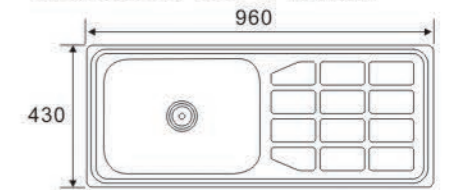

**ONE BOWL
ONE DRAIN SERIES**

JW9050A

Size: 900X500X190mm

JW9050B

Size: 900X500X190mm

LS9050A1 (one piece)

Size: 900X500X140mm

LS9050A2 (one piece)

Size: 900X500X140mm

**ONE BOWL
ONE DRAIN SERIES**

LS9643A (one piece)
Size:960X430X140mm

LS9643B (one piece)
Size:960X430X140mm

LS9643C (one piece)
Size:960X430X140mm

LS9643D (one piece)
Size:960X430X140mm

**ONE BOWL
ONE DRAIN SERIES**

LS9643E
Size:960X430X140mm

LS9643F
Size:960X430X140mm

LS9643G
Size:960X430X140mm

LS9643H
Size:960X430X140mm

LS9643J
Size:960X430X140mm

**ONE BOWL
ONE DRAIN SERIES**

KS9650