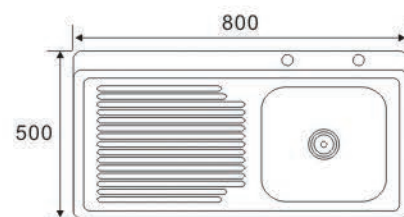

DE 8046

Size:800X460X200mm

**ONE BOWL
ONE DRAIN SERIES**

RFS8850
Size:880X500X200mm

RF 8647C
Size:860X470X200mm

FS8650A
Size:860X500X190mm

RFS8650B
Size:860X500X190mm

DS 8648
Size:860X480X180mm

**ONE BOWL
ONE DRAIN SERIES**

LS8456A (one piece)
Size:840X560X150mm

LS8456B (one piece)
Size:840X560X150mm

LS8050A (one piece)
Size:800X500X150mm

LS8050B (one piece)
Size:800X500X150mm

**ONE BOWL
ONE DRAIN SERIES**

LS8050C1 (one piece)
Size:800X500X140mm

LS8050C2 (one piece)
Size:800X500X140mm

LS8050D (one piece)
Size:800X500X140mm

LS7643
Size:760X430X140mm

**ONE BOWL
ONE DRAIN SERIES**

LS7545A
Size:750X450X140mm

LS7545B
Size:750X450X140mm

LS7545C
Size:750X450X200mm

LS7545D
Size:750X450X200mm

RS7540 **NEW**
Size:750X400X140mm

LS7540A
Size:750X400X140mm

LS7540B
Size:750X400X140mm

LS7540C
Size:750X400X140mm

**ONE BOWL
ONE DRAIN SERIES**

LS7540D