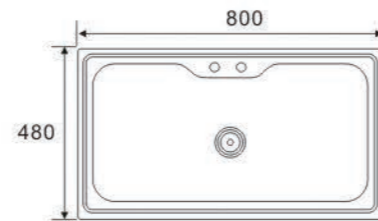

LS6050 (one piece)

Size:600X500X150mm

**ROUND
BOWL SERIES**

**ROUND
BOWL SERIES**

ND8545A

Size:850X450X200mm

ND8545B

Size:850X450X200mm

ND7750

Size:770X500X160mm

**ROUND
BOWL SERIES**

GE8648

Size:860X480X215mm

GE8048

Size:800X480X215mm

NS510

Size:510X170/180mm

NS490

Size:490X170/180mm

NS450

Size:450X170/180mm

**TOPMOUNT
SINGLE BOWL SERIES**

GE8551

Size:850X510X220mm