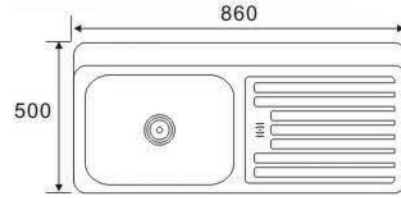

Size:860X430X180mm

RS8346 (Square bowl)

Size:830X430X180mm

**ONE BOWL
ONE DRAIN SERIES**

DE 9145

Size:910X450X200mm

DE 8547

Size:850X470X200mm

DE 8046

Size:800X460X200mm

**ONE BOWL
ONE DRAIN SERIES**

RFS8850
Size:880X500X200mm

RF 8647C
Size:860X470X200mm

FS8650A
Size:860X500X190mm

RFS8650B
Size:860X500X190mm

DS 8648
Size:860X480X180mm

**ONE BOWL
ONE DRAIN SERIES**

LS8456A (one piece)
Size:840X560X150mm

LS8456B (one piece)
Size:840X560X150mm

LS8050A (one piece)
Size:800X500X150mm

LS8050B (one piece)
Size:800X500X150mm

**ONE BOWL
ONE DRAIN SERIES**

LS8050C1 (one piece)
Size:800X500X140mm

LS8050C2 (one piece)
Size:800X500X140mm

LS8050D (one piece)
Size:800X500X140mm

LS7643
Size:760X430X140mm

**ONE BOWL
ONE DRAIN SERIES**

LS7545A
Size:750X450X140mm

LS7545B
Size:750X450X140mm