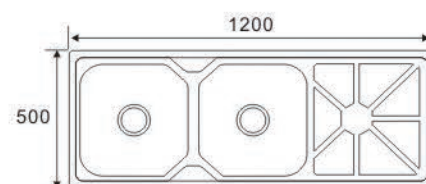

DS12050G
Size:1200X500X180mm

JW12050H
Size:1200X500X180mm

DS12050I
Size:1200X500X180mm

**DOUBLE BOWL
WITH DRAIN SERIES**

JW12050J
Size:1200X500X180mm

JW12050K
Size:1200X500X180mm

JW12050M
Size:1200X500X180mm

JW12050N
Size:1200X500X180mm

JW12050P
Size:1200X500X180mm

**DOUBLE BOWL
WITH DRAIN SERIES**

RS12050A
Size:1200X500X200mm

RS12050B
Size:1200X500X200mm

RS12050C
Size:1200X500X200mm

**DOUBLE BOWL
WITH DRAIN SERIES**

RS12050D
Size:1200X500X200mm

RS12050E
Size:1200X500X200mm

RS12050F
Size:1200X500X200mm

RS12050G
Size:1200X500X200mm

**DOUBLE BOWL
WITH DRAIN SERIES**

KH12050A
Size: 1200X500X180mm

KH12050B
Size: 1200X500X180mm

KH12050C
Size: 1200X500X180mm

KH12050D
Size: 1200X500X180mm

**DOUBLE BOWL
WITH DRAIN SERIES**

DS12046A
Size: 1200X460X180mm

RS12046B
Size: 1200X460X180mm

RS12060A
Size: 1200X600X180mm

DS12060B
Size: 1200X600X180mm