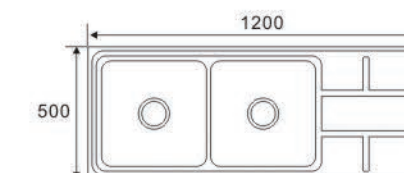

DS12050G
Size:1200X500X180mm

JW12050H
Size:1200X500X180mm

DS12050I
Size:1200X500X180mm

**DOUBLE BOWL
WITH DRAIN SERIES**

JW12050J
Size:1200X500X180mm

JW12050K
Size:1200X500X180mm

JW12050M
Size:1200X500X180mm

JW12050N
Size:1200X500X180mm

JW12050P
Size:1200X500X180mm

**DOUBLE BOWL
WITH DRAIN SERIES**

RS12050A
Size:1200X500X200mm

RS12050B
Size:1200X500X200mm

RS12050C
Size:1200X500X200mm

**DOUBLE BOWL
WITH DRAIN SERIES**

RS12050D
Size:1200X500X200mm

RS12050E
Size:1200X500X200mm

RS12050F
Size:1200X500X200mm

RS12050G
Size:1200X500X200mm

**DOUBLE BOWL
WITH DRAIN SERIES**

KH12050A
Size: 1200X500X180mm

KH12050B
Size: 1200X500X180mm

KH12050C
Size: 1200X500X180mm

KH12050D
Size: 1200X500X180mm

**DOUBLE BOWL
WITH DRAIN SERIES**

DS12046A
Size: 1200X460X180mm

RS12046B
Size: 1200X460X180mm

RS12060A
Size: 1200X600X180mm

DS12060B
Size: 1200X600X180mm