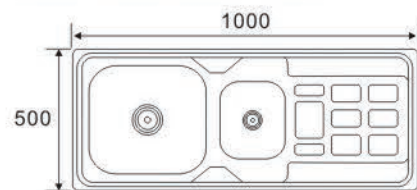

JW10050E
Size:1000X500X140mm

LS10050F1
Size:1000X500X140mm

LS10050F2
Size:1000X500X140mm

**ONE BOWL
ONE DRAIN SERIES**

LS10050G (one piece)
Size:1000X500X160mm

LS10050H1
Size:1000X500X160mm

LS10050H2
Size:1000X500X160mm

LS10050I1
Size:1000X500X140mm

LS10050I2
Size:1000X500X140mm

**ONE BOWL
ONE DRAIN SERIES**

RS10050A
Size:1000X500X200mm

RS10050B
Size:1000X500X190mm

RS10050C
Size:1000X500X200mm

RS10047D
Size:1000X470X190mm

**ONE BOWL
ONE DRAIN SERIES**

DS10050C

Size: 1000X500X190mm

SD10050E

Size: 1000X500X180mm

RS10046A

Size: 1000X460X200mm

RS10046B

Size: 1000X460X200mm

**ONE BOWL
ONE DRAIN SERIES**

JW9050A

Size: 900X500X190mm

JW9050B

Size: 900X500X190mm

LS9050A1 (one piece)

Size: 900X500X140mm

LS9050A2 (one piece)