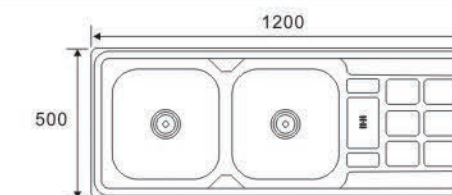

DD18060-C
Size:1800X600X180mm

DD18050
Size:1800X500X180mm

**DOUBLE BOWL
WITH DRAIN SERIES**

DD15050A
Size:1500X500X180mm

DD15050B
Size:1500X500X180mm

DD15050C
Size:1500X500X180mm

**DOUBLE BOWL
WITH DRAIN SERIES**

DD15050D
Size:1500X500X180mm

KS15050E
Size:1500X500X180mm

**DOUBLE BOWL
WITH DRAIN SERIES**

JW12050A (One piece)
Size:1200X500X160mm

JW12050B (One piece)
Size:1200X500X160mm

JW12050C (One piece)
Size:1200X500X160mm

JW12050L
Size:1200X500X180mm

**DOUBLE BOWL
WITH DRAIN SERIES**

JW12050D
Size:1200X500X180mm

JW12050E1
Size:1200X500X180mm

JW12050E2
Size:1200X500X180mm

**DOUBLE BOWL
WITH DRAIN SERIES**

JW12050F
Size:1200X500X180mm

DS12050G
Size:1200X500X180mm

JW12050H
Size:1200X500X180mm

DS12050I
Size:1200X500X180mm

**DOUBLE BOWL
WITH DRAIN SERIES**

JW12050J
Size:1200X500X180mm

JW12050K
Size:1200X500X180mm

JW12050M
Size:1200X500X180mm