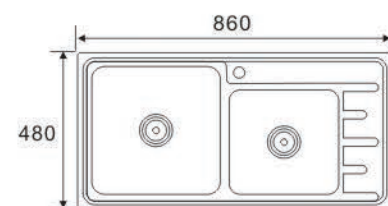

Size:750X400X140mm

LS7540DT

Size:750X400X140mm

**DOUBLE BOWL
WITH DRAIN SERIES**

LS7540J

Size:750X400X140mm

RS8648A1

Size:860X480X200mm

DS8648B1

Size:860X480X200mm

DS8046A1

Size:800X460X200mm

**DOUBLE BOWL
WITH DRAIN SERIES**

RS8648A2
Size:860X480X200mm

DS8648B2
Size:860X480X200mm

DS8046A2
Size:800X460X200mm

**DOUBLE BOWL
WITH DRAIN SERIES**

RDE8645A
Size:860X450X200mm

KD8645B
Size:860X450X200mm

RDE8347
Size:830X470X200mm

RDE8243
Size:820X430X200mm

RDE7941
Size:790X410X200mm

**DOUBLE BOWL
WITH DRAIN SERIES**

DE9550A
Size:950X500X200mm

DE9550B
Size:950X500X200mm

DE8456C
Size:840X560X200mm

DS8053
Size:800X530X200mm

**DOUBLE BOWL
WITH DRAIN SERIES**

JW8550A (one piece)
Size:850X500X180mm

RDE8550B
Size:850X500X200mm

DE8251
Size:820X510X200mm