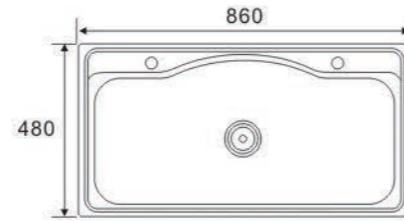

Size:830X500X200mm

KE8050

Size:800X500X200mm

**ONE BOWL
ONE DRAIN SERIES**

LS8060 (one piece)

Size:800X600X150mm

LD6060 (one piece)

Size:600X600X150mm

LS6050 (one piece)

Size:600X500X150mm

**ROUND
BOWL SERIES**

**ROUND
BOWL SERIES**

ND8545A

Size:850X450X200mm

ND8545B

Size:850X450X200mm

ND7750

Size:770X500X160mm

**ROUND
BOWL SERIES**

GE8648

Size:860X480X215mm

GE8048

Size:800X480X215mm

NS510

Size:510X170/180mm

NS490

Size:490X170/180mm

NS450

Size:450X170/180mm

**TOPMOUNT
SINGLE BOWL SERIES**

GE8551

Size:850X510X220mm