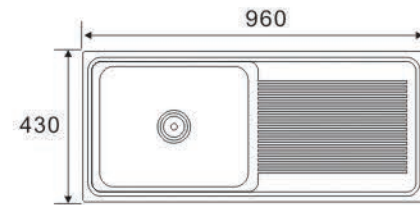

Size:900X450X140mm

**ONE BOWL
ONE DRAIN SERIES**

LS9045B (one piece)

Size:900X450X140mm

LS8643A (one piece)

Size:860X430X140mm

LS8643C (one piece)

Size:860X430X140mm

LS8643D (one piece)

Size:860X430X180mm

**ONE BOWL
ONE DRAIN SERIES**

RS9643

Size:960X430X140mm

LS8643E (one piece)

Size:860X430X180mm

LS8643F (one piece)

Size:860X430X180mm

RS8346 (Square bowl)

Size:830X430X180mm

**ONE BOWL
ONE DRAIN SERIES**

DE 9145

Size:910X450X200mm

DE 8547

Size:850X470X200mm