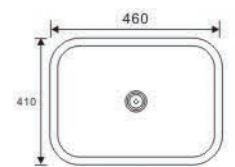

Size:620X480X200mm

GE6145

Size:610X450X180mm

GE6042

Size:600X420X170mm

GE5243

Size:520X430X200mm

**TOPMOUNT
SINGLE BOWL SERIES**

RE6045A

Size:600X450X200mm

GE6045B

Size:600X450X180mm

RE5545

Size:550X450X180mm

GE5041

Size:500X410X180mm

RE4842

Size:480X420X170mm

RE4641

Size:460X410X200mm

**TOPMOUNT
SINGLE BOWL SERIES**

GE4743

Size:470X430X170mm

GE4739