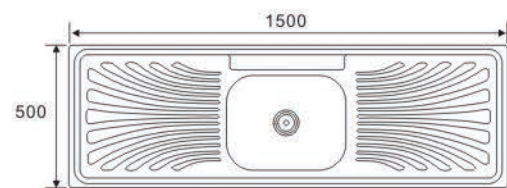

EKSER **EKOSAN**
evye
stainless steel kitchen sinks

2024 >>>
Kitchen & Bathroom
CATALOGUE

**DOUBLE BOWL
WITH DRAIN SERIES**

DD18060-A
Size:1800X600X180mm

DD18060-B
Size:1800X600X180mm

**DOUBLE BOWL
WITH DRAIN SERIES**

DD18060-C
Size:1800X600X180mm

DD18050
Size:1800X500X180mm

**DOUBLE BOWL
WITH DRAIN SERIES**

DD15050A
Size:1500X500X180mm

DD15050B
Size:1500X500X180mm

DD15050C
Size:1500X500X180mm

**DOUBLE BOWL
WITH DRAIN SERIES**

DD15050D
Size:1500X500X180mm

KS15050E
Size:1500X500X180mm

**DOUBLE BOWL
WITH DRAIN SERIES**

JW12050A (One piece)
Size:1200X500X160mm

JW12050B (One piece)
Size:1200X500X160mm

JW12050C (One piece)
Size:1200X500X160mm

JW12050L
Size:1200X500X180mm

**DOUBLE BOWL
WITH DRAIN SERIES**

JW12050D
Size:1200X500X180mm

JW12050E1
Size:1200X500X180mm

JW12050E2
Size:1200X500X180mm

**DOUBLE BOWL
WITH DRAIN SERIES**

JW12050F
Size:1200X500X180mm