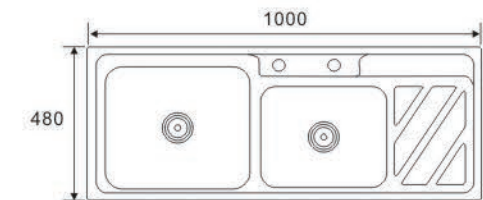

DS10550
Size:1050X500X200mm

**DOUBLE BOWL
 WITH DRAIN SERIES**

RS9546A1

Size:950X460X200mm

RS10048A1

Size:1000X480X200mm

RS10048B1

Size:1000X480X200mm

**DOUBLE BOWL
 WITH DRAIN SERIES**

RS9546A2

Size:950X460X200mm

RS10048A2

Size:1000X480X200mm

RS10048B2

Size:1000X480X200mm

**DOUBLE BOWL
WITH DRAIN SERIES**

**ONE BOWL
ONE DRAIN SERIES**

LS10646A (one piece)
Size:1060X460X140mm

RFS10646B
Size:1060X460X200mm

LS10646C (one piece)
Size:1060X460X160mm

**ONE BOWL
ONE DRAIN SERIES**

JW10050A (one piece)
Size:1000X500X180mm

JW10050A1
Size:1000X500X150mm

DS10050B
Size:1000X500X180mm

LS10050C (one piece)
Size:1000X500X150mm

DS10050
Size:1000X500X150mm

**ONE BOWL
ONE DRAIN SERIES**

JW10050D
Size:1000X500X140mm

JW10050D1
Size:1000X500X140mm