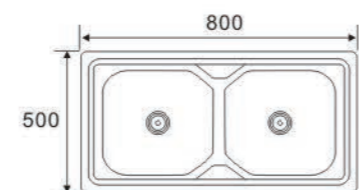

DE9550B
Size:950X500X200mm

DE8456C
Size:840X560X200mm

DS8053
Size:800X530X200mm

**DOUBLE BOWL
WITH DRAIN SERIES**

JW8550A (one piece)
Size:850X500X180mm

RDE8550B
Size:850X500X200mm

DE8251
Size:820X510X200mm

DE7848
Size:780X480X200mm

DE 8046
Size:800X460X180mm

**DOUBLE BOWL
WITH DRAIN SERIES**

DE10548A

Size:1050X480X200mm

DE10548B

Size:1050X480X200mm

KE8350

Size:830X500X200mm

KE8050

Size:800X500X200mm

**ONE BOWL
ONE DRAIN SERIES**

LS8060 (one piece)

Size:800X600X150mm

LD6060 (one piece)

Size:600X600X150mm