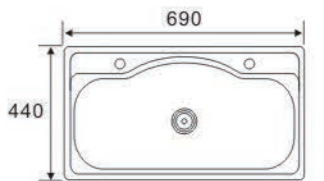

Size:510X170/180mm

NS490

Size:490X170/180mm

NS450

Size:450X170/180mm

**TOPMOUNT
SINGLE BOWL SERIES**

GE8551

Size:850X510X220mm

GE8550C

Size:850X500X220mm

GE7546

Size:750X460X220mm

GE6944

Size:690X440X220mm

**TOPMOUNT
SINGLE BOWL SERIES**

GE6248

Size:620X480X200mm

GE6145

Size:610X450X180mm

GE6042

Size:600X420X170mm

GE5243

Size:520X430X200mm

**TOPMOUNT
SINGLE BOWL SERIES**