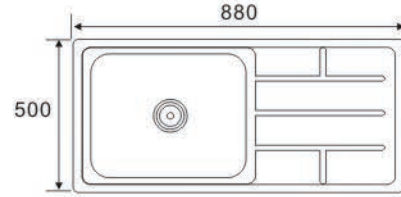

Size:860X430X180mm

RS8346 (Square bowl)

Size:830X430X180mm

**ONE BOWL
ONE DRAIN SERIES**

DE 9145

Size:910X450X200mm

DE 8547

Size:850X470X200mm

DE 8046

Size:800X460X200mm

**ONE BOWL
ONE DRAIN SERIES**

RFS8850
Size:880X500X200mm

RF 8647C
Size:860X470X200mm

FS8650A
Size:860X500X190mm

RFS8650B
Size:860X500X190mm

DS 8648
Size:860X480X180mm

**ONE BOWL
ONE DRAIN SERIES**

LS8456A (one piece)
Size:840X560X150mm

LS8456B (one piece)
Size:840X560X150mm

LS8050A (one piece)
Size:800X500X150mm

LS8050B (one piece)
Size:800X500X150mm

**ONE BOWL
ONE DRAIN SERIES**

LS8050C1 (one piece)
Size:800X500X140mm

LS8050C2 (one piece)
Size:800X500X140mm

LS8050D (one piece)
Size:800X500X140mm

LS7643
Size:760X430X140mm

**ONE BOWL
ONE DRAIN SERIES**

LS7545A
Size:750X450X140mm

LS7545B
Size:750X450X140mm