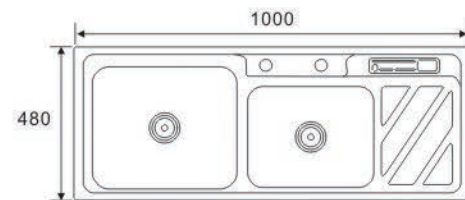

**DOUBLE BOWL
WITH DRAIN SERIES**

DS11650A
Size:1160X500X200mm

RS11648A
Size:1160X480X200mm

RS11648B
Size:1160X480X200mm

RS10848
Size:1080X480X200mm

**DOUBLE BOWL
WITH DRAIN SERIES**

JW11048
Size:1100X480X180mm

DS10550
Size:1050X500X200mm

**DOUBLE BOWL
 WITH DRAIN SERIES**

RS9546A1

Size:950X460X200mm

RS10048A1

Size:1000X480X200mm

RS10048B1

Size:1000X480X200mm

**DOUBLE BOWL
 WITH DRAIN SERIES**

RS9546A2

Size:950X460X200mm

RS10048A2

Size:1000X480X200mm

RS10048B2

Size:1000X480X200mm

**DOUBLE BOWL
WITH DRAIN SERIES**