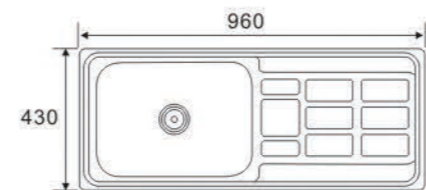

**ONE BOWL
ONE DRAIN SERIES**

JW9050A

Size: 900X500X190mm

JW9050B

Size: 900X500X190mm

LS9050A1 (one piece)

Size: 900X500X140mm

LS9050A2 (one piece)

Size: 900X500X140mm

**ONE BOWL
ONE DRAIN SERIES**

LS9643A (one piece)
Size:960X430X140mm

LS9643B (one piece)
Size:960X430X140mm

LS9643C (one piece)
Size:960X430X140mm

LS9643D (one piece)
Size:960X430X140mm

**ONE BOWL
ONE DRAIN SERIES**

LS9643E
Size:960X430X140mm

LS9643F
Size:960X430X140mm

LS9643G
Size:960X430X140mm

LS9643H
Size:960X430X140mm

LS9643J
Size:960X430X140mm

**ONE BOWL
ONE DRAIN SERIES**

KS9650