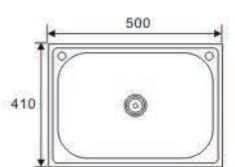

Size:620X480X200mm

GE6145

Size:610X450X180mm

GE6042

Size:600X420X170mm

GE5243

Size:520X430X200mm

**TOPMOUNT
SINGLE BOWL SERIES**

RE6045A

Size:600X450X200mm

GE6045B

Size:600X450X180mm

RE5545

Size:550X450X180mm

GE5041

Size:500X410X180mm