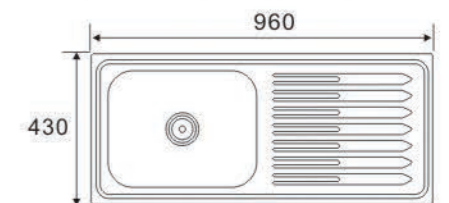

Size: 900X500X140mm

**ONE BOWL
ONE DRAIN SERIES**

LS9643A (one piece)
Size:960X430X140mm

LS9643B (one piece)
Size:960X430X140mm

LS9643C (one piece)
Size:960X430X140mm

LS9643D (one piece)
Size:960X430X140mm

**ONE BOWL
ONE DRAIN SERIES**

LS9643E
Size:960X430X140mm

LS9643F
Size:960X430X140mm

LS9643G
Size:960X430X140mm

LS9643H
Size:960X430X140mm

LS9643J
Size:960X430X140mm

**ONE BOWL
ONE DRAIN SERIES**

KS9650

Size:960X500X180mm

JW 9050A

Size:960X500X180mm

KS9050B

Size:900X500X180mm

KS8650

Size:860X500X180mm

LS9045A (one piece)

Size:900X450X140mm

**ONE BOWL
ONE DRAIN SERIES**

LS9045B (one piece)

Size:900X450X140mm

LS8643A (one piece)

Size:860X430X140mm

LS8643C (one piece)

Size:860X430X140mm