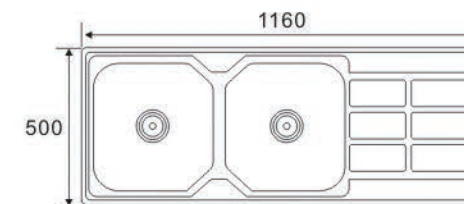

KH12050C
Size: 1200X500X180mm

KH12050D
Size: 1200X500X180mm

**DOUBLE BOWL
WITH DRAIN SERIES**

DS12046A
Size: 1200X460X180mm

RS12046B
Size: 1200X460X180mm

RS12060A
Size: 1200X600X180mm

DS12060B
Size: 1200X600X180mm

**DOUBLE BOWL
WITH DRAIN SERIES**

RDS11650A
Size:1160X500X200mm

RS11650B
Size:1160X500X200mm

RS11650C
Size:1160X500X200mm

**DOUBLE BOWL
WITH DRAIN SERIES**

RS11650D
Size:1160X500X200mm

KS11650A
Size:1160X500X200mm

**DOUBLE BOWL
WITH DRAIN SERIES**

DS11650A
Size:1160X500X200mm

RS11648A
Size:1160X480X200mm

RS11648B
Size:1160X480X200mm

RS10848
Size:1080X480X200mm

**DOUBLE BOWL
WITH DRAIN SERIES**

JW11048
Size:1100X480X180mm

DS10550
Size:1050X500X200mm

**DOUBLE BOWL
 WITH DRAIN SERIES**

RS9546A1

Size:950X460X200mm

RS10048A1

Size:1000X480X200mm

RS10048B1

Size:1000X480X200mm