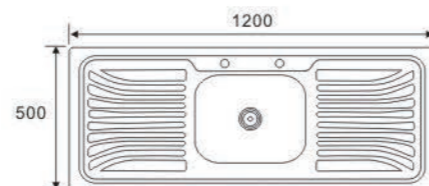

DD18060-C
Size:1800X600X180mm

DD18050
Size:1800X500X180mm

**DOUBLE BOWL
WITH DRAIN SERIES**

DD15050A
Size:1500X500X180mm

DD15050B
Size:1500X500X180mm

DD15050C
Size:1500X500X180mm

**DOUBLE BOWL
WITH DRAIN SERIES**

DD15050D
Size:1500X500X180mm

KS15050E
Size:1500X500X180mm

**DOUBLE BOWL
WITH DRAIN SERIES**

JW12050A (One piece)
Size:1200X500X160mm

JW12050B (One piece)
Size:1200X500X160mm

JW12050C (One piece)
Size:1200X500X160mm

JW12050L
Size:1200X500X180mm

**DOUBLE BOWL
WITH DRAIN SERIES**

JW12050D
Size:1200X500X180mm

JW12050E1
Size:1200X500X180mm

JW12050E2
Size:1200X500X180mm

**DOUBLE BOWL
WITH DRAIN SERIES**

JW12050F
Size:1200X500X180mm

DS12050G
Size:1200X500X180mm

JW12050H
Size:1200X500X180mm

DS12050I
Size:1200X500X180mm

**DOUBLE BOWL
WITH DRAIN SERIES**

JW12050J
Size:1200X500X180mm

JW12050K
Size:1200X500X180mm

JW12050M
Size:1200X500X180mm