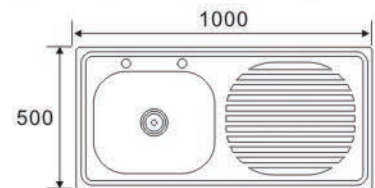

JW10050A1
Size:1000X500X150mm

DS10050B
Size:1000X500X180mm

LS10050C (one piece)
Size:1000X500X150mm

DS10050
Size:1000X500X150mm

**ONE BOWL
ONE DRAIN SERIES**

JW10050D
Size:1000X500X140mm

JW10050D1
Size:1000X500X140mm

JW10050E
Size:1000X500X140mm

LS10050F1
Size:1000X500X140mm

LS10050F2
Size:1000X500X140mm

**ONE BOWL
ONE DRAIN SERIES**

LS10050G (one piece)
Size:1000X500X160mm

LS10050H1
Size:1000X500X160mm

LS10050H2
Size:1000X500X160mm

LS10050I1
Size:1000X500X140mm

LS10050I2
Size:1000X500X140mm

**ONE BOWL
ONE DRAIN SERIES**

RS10050A
Size:1000X500X200mm

RS10050B
Size:1000X500X190mm

RS10050C
Size:1000X500X200mm

RS10047D
Size:1000X470X190mm

**ONE BOWL
ONE DRAIN SERIES**